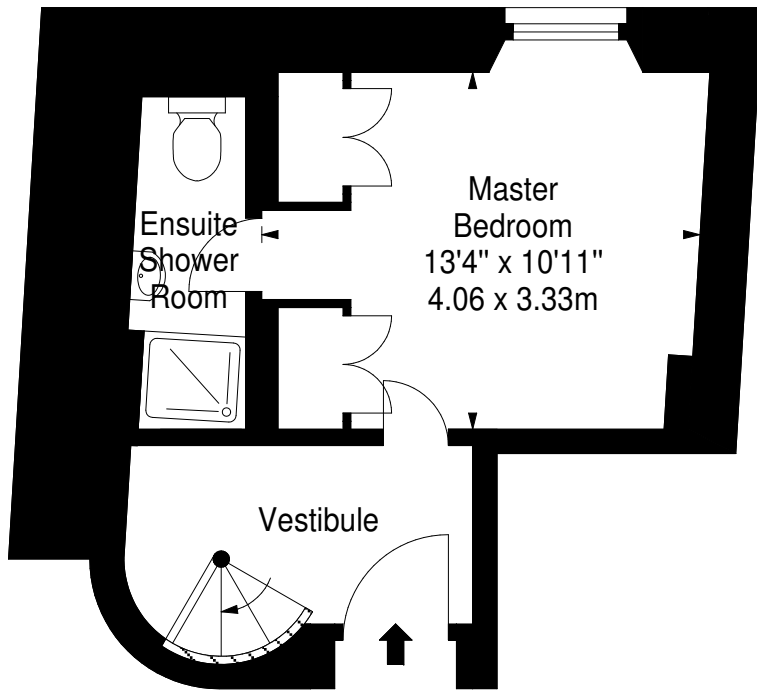

Newington Road,  
Edinburgh,  
Midlothian, EH9 1QW

Approx. Gross Internal Area  
1032 Sq Ft - 95.87 Sq M  
For identification only. Not to scale.  
© SquareFoot 2018

First Floor

Second Floor