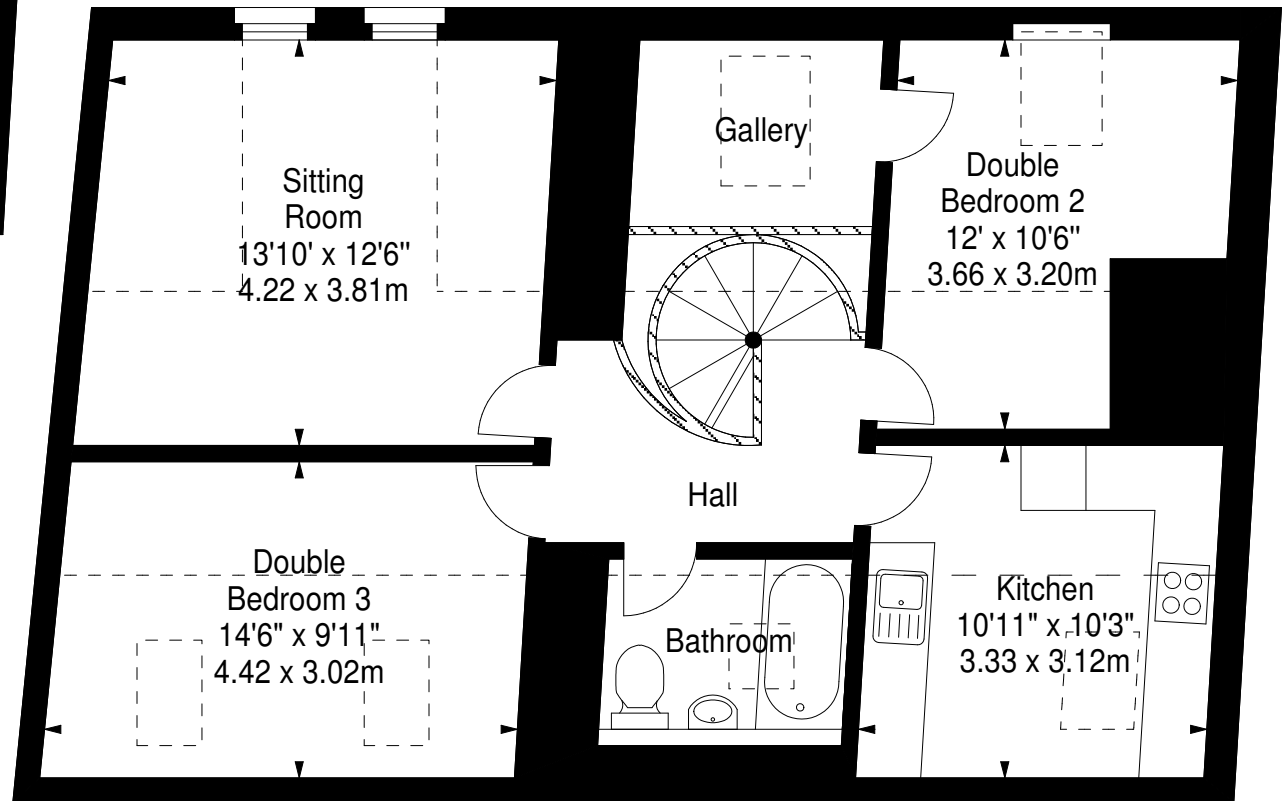

Newington Road,  
Edinburgh,  
Midlothian, EH9 1QW

Approx. Gross Internal Area  
1032 Sq Ft - 95.87 Sq M  
For identification only. Not to scale.  
© SquareFoot 2018

First Floor

Second Floor