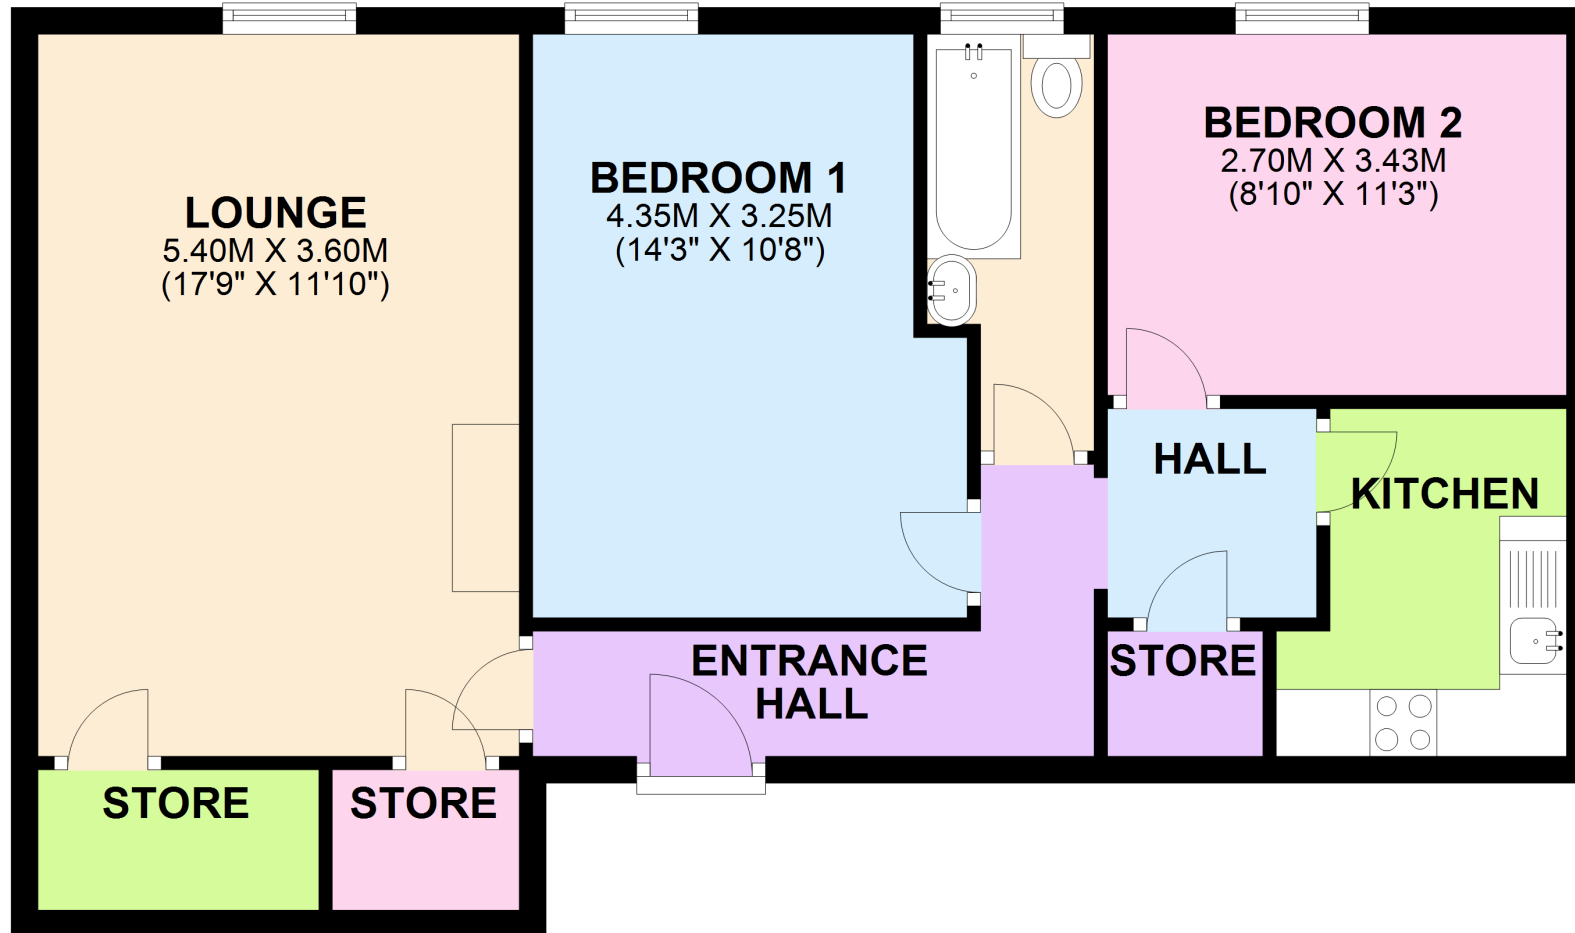

FLOOR PLAN

APPROX. 66.7 SQ. METRES (718.3 SQ. FEET)

TOTAL AREA: APPROX. 66.7 SQ. METRES (718.3 SQ. FEET)

Whilst every attempt has been made to ensure the accuracy of the floor plan contained here, measurements of doors, windows and rooms are approximate and no responsibility is taken for any error, omission or misstatement. Floor plans produced by www.Excel-EPC.co.uk 07956 839594
Plan produced using PlanUp.