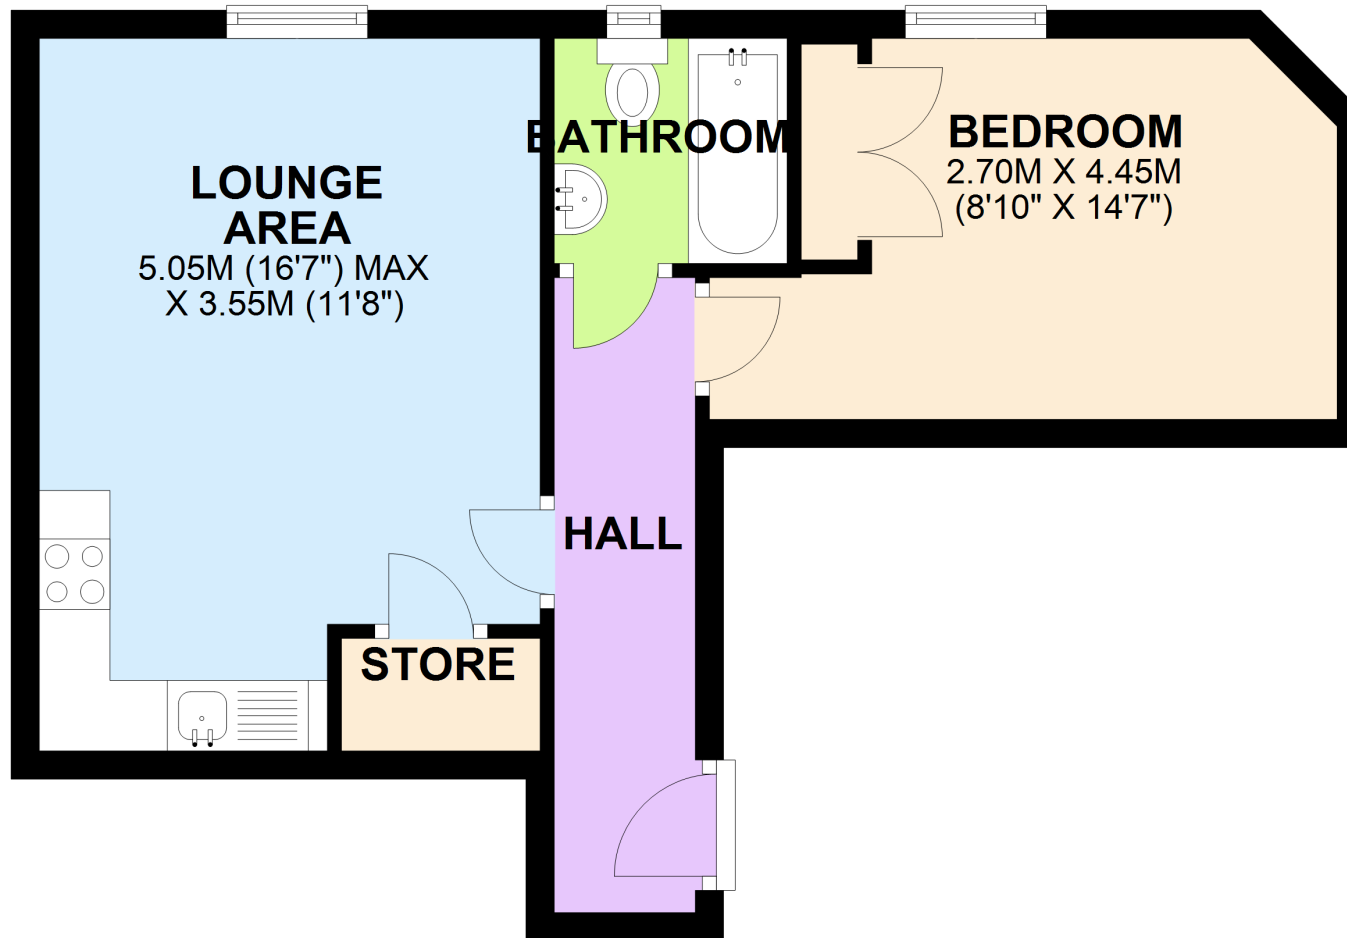

FLOOR PLAN

APPROX. 36.7 SQ. METRES (395.2 SQ. FEET)

TOTAL AREA: APPROX. 36.7 SQ. METRES (395.2 SQ. FEET)

Whilst every attempt has been made to ensure the accuracy of the floor plan contained here, measurements of doors, windows and rooms are approximate and no responsibility is taken for any error, omission or misstatement. Floor plans produced by www.Excel-EPC.co.uk 07956 839594
Plan produced using PlanUp.