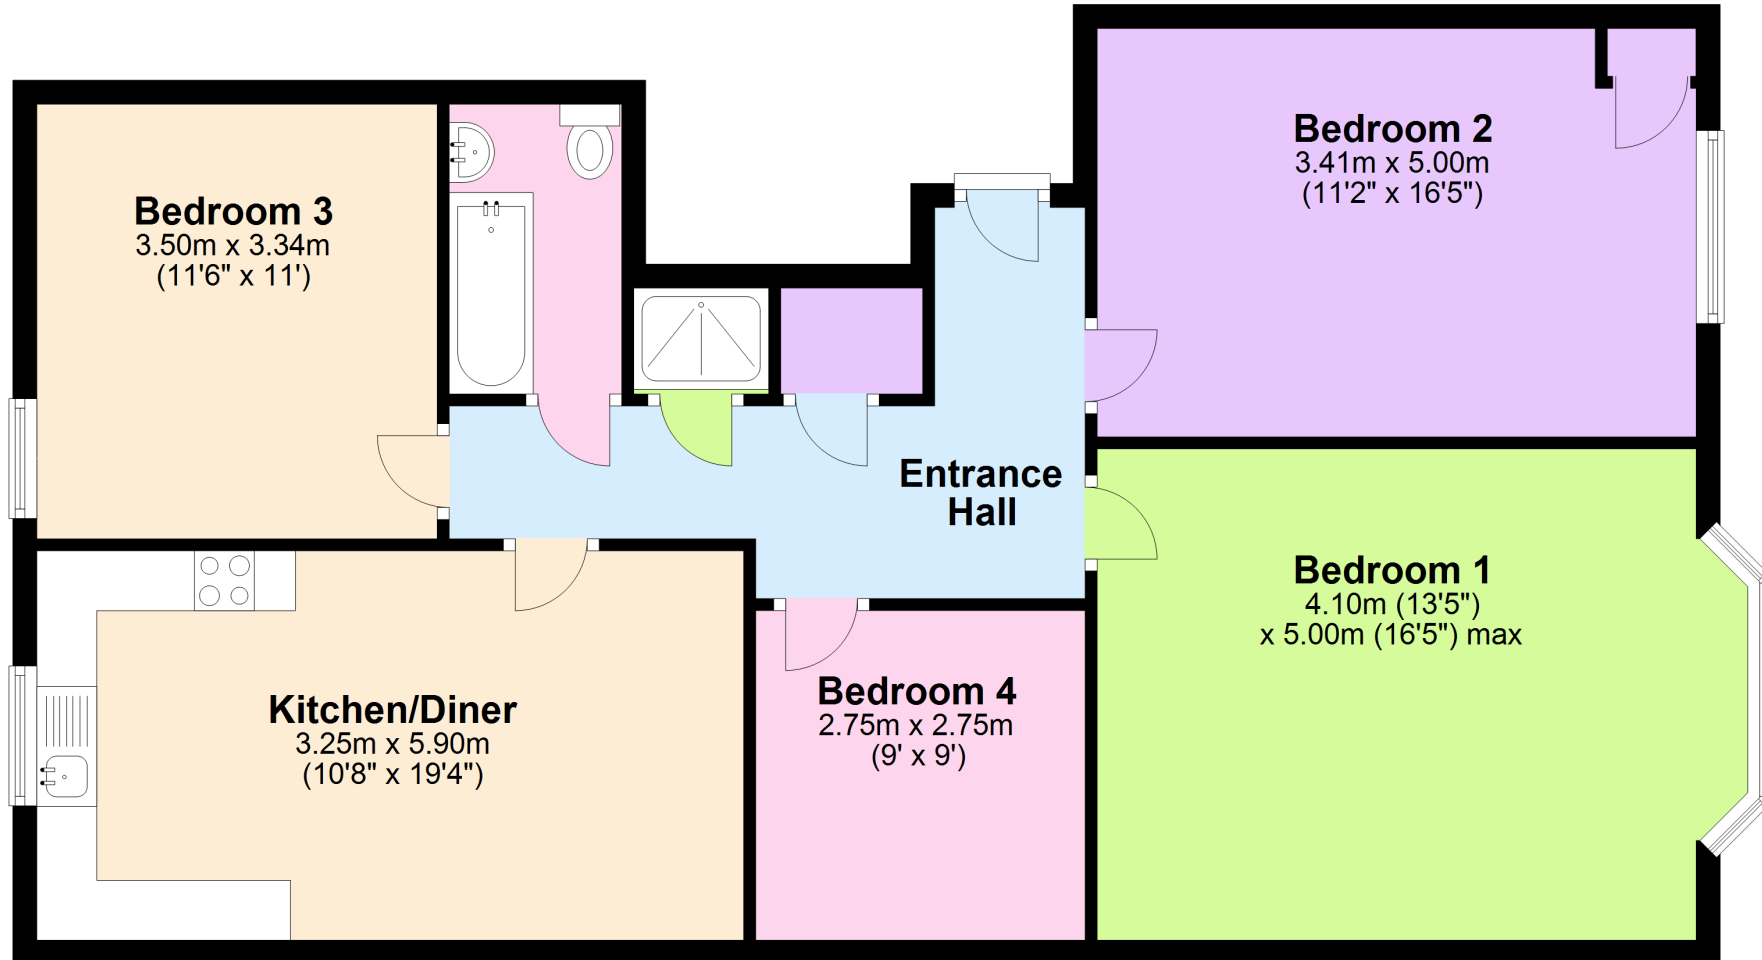

Floor Plan

Approx. 94.6 sq. metres (1017.8 sq. feet)

Total area: approx. 94.6 sq. metres (1017.8 sq. feet)

Whilst every attempt has been made to ensure the accuracy of the floor plan contained here, measurements of doors, windows and rooms are approximate and no responsibility is taken for any error, omission or misstatement. Floor plans produced by www.Excel-EPC.co.uk 07956 839594
Plan produced using PlanUp.