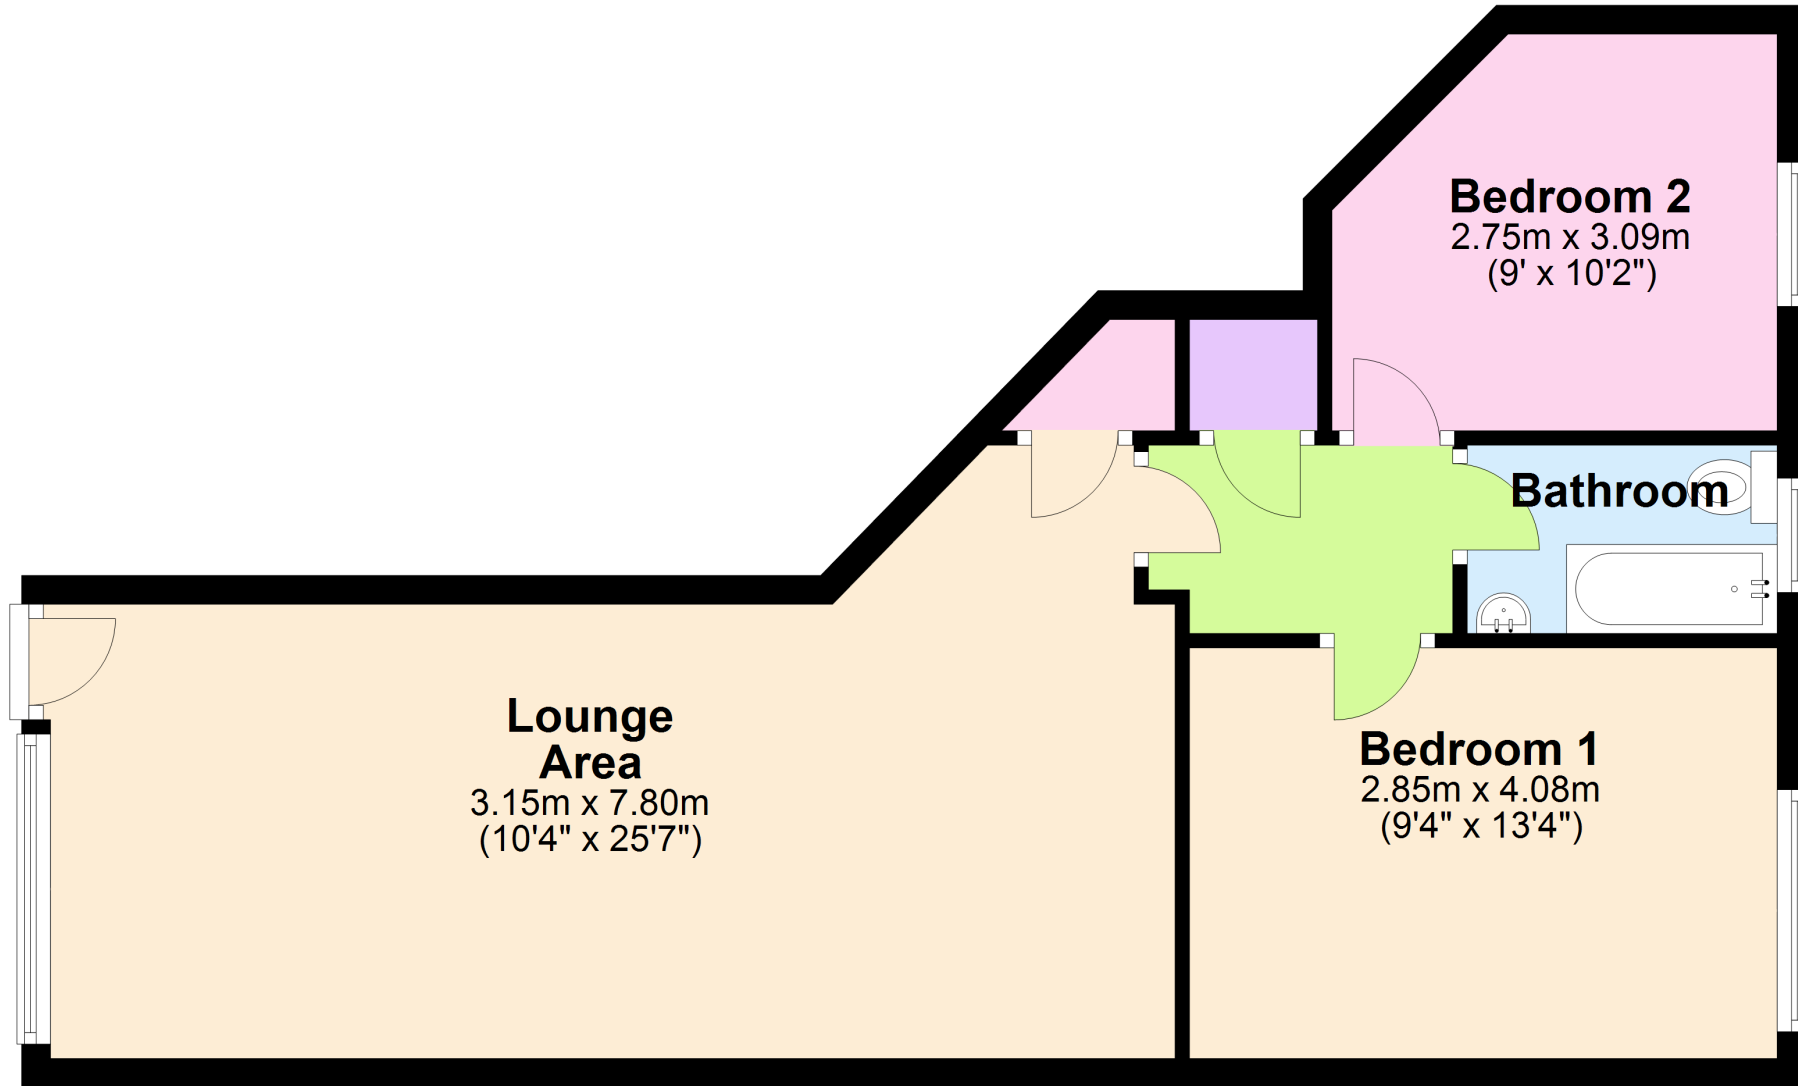

Floor Plan

Approx. 54.1 sq. metres (582.6 sq. feet)

Total area: approx. 54.1 sq. metres (582.6 sq. feet)