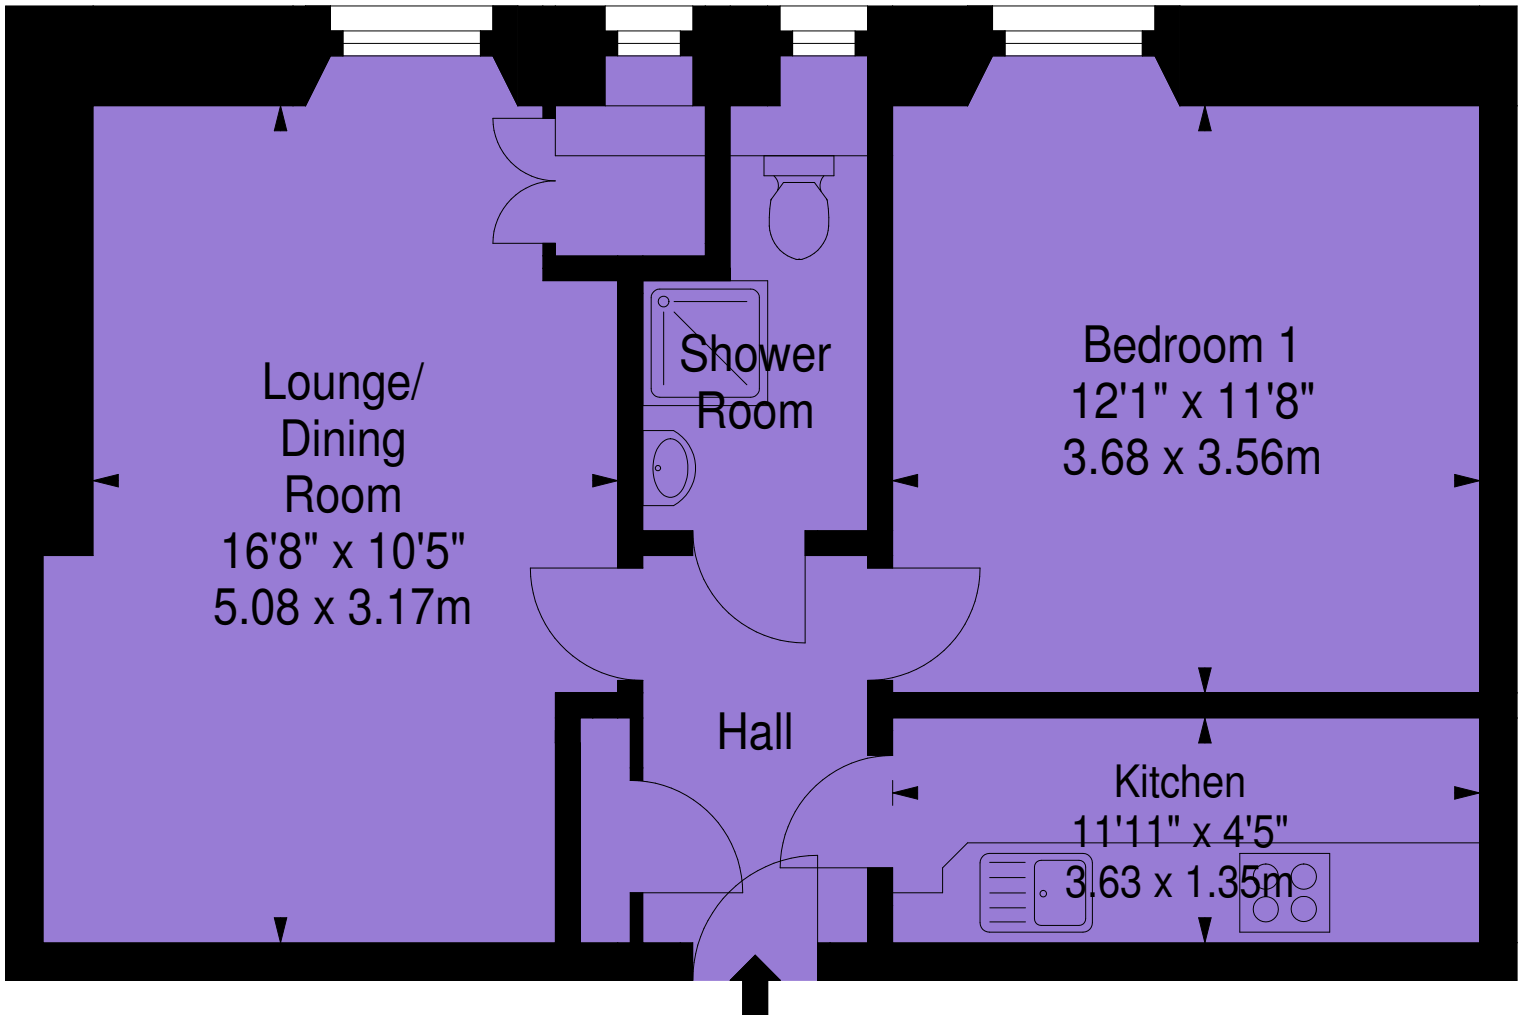

51 F2 Marionville Road, EH7 6AG

SquareFoot

Approx. Gross Internal Area
484 Sq Ft - 44.96 Sq M
For identification only. Not to scale.
© SquareFoot 2019

First Floor