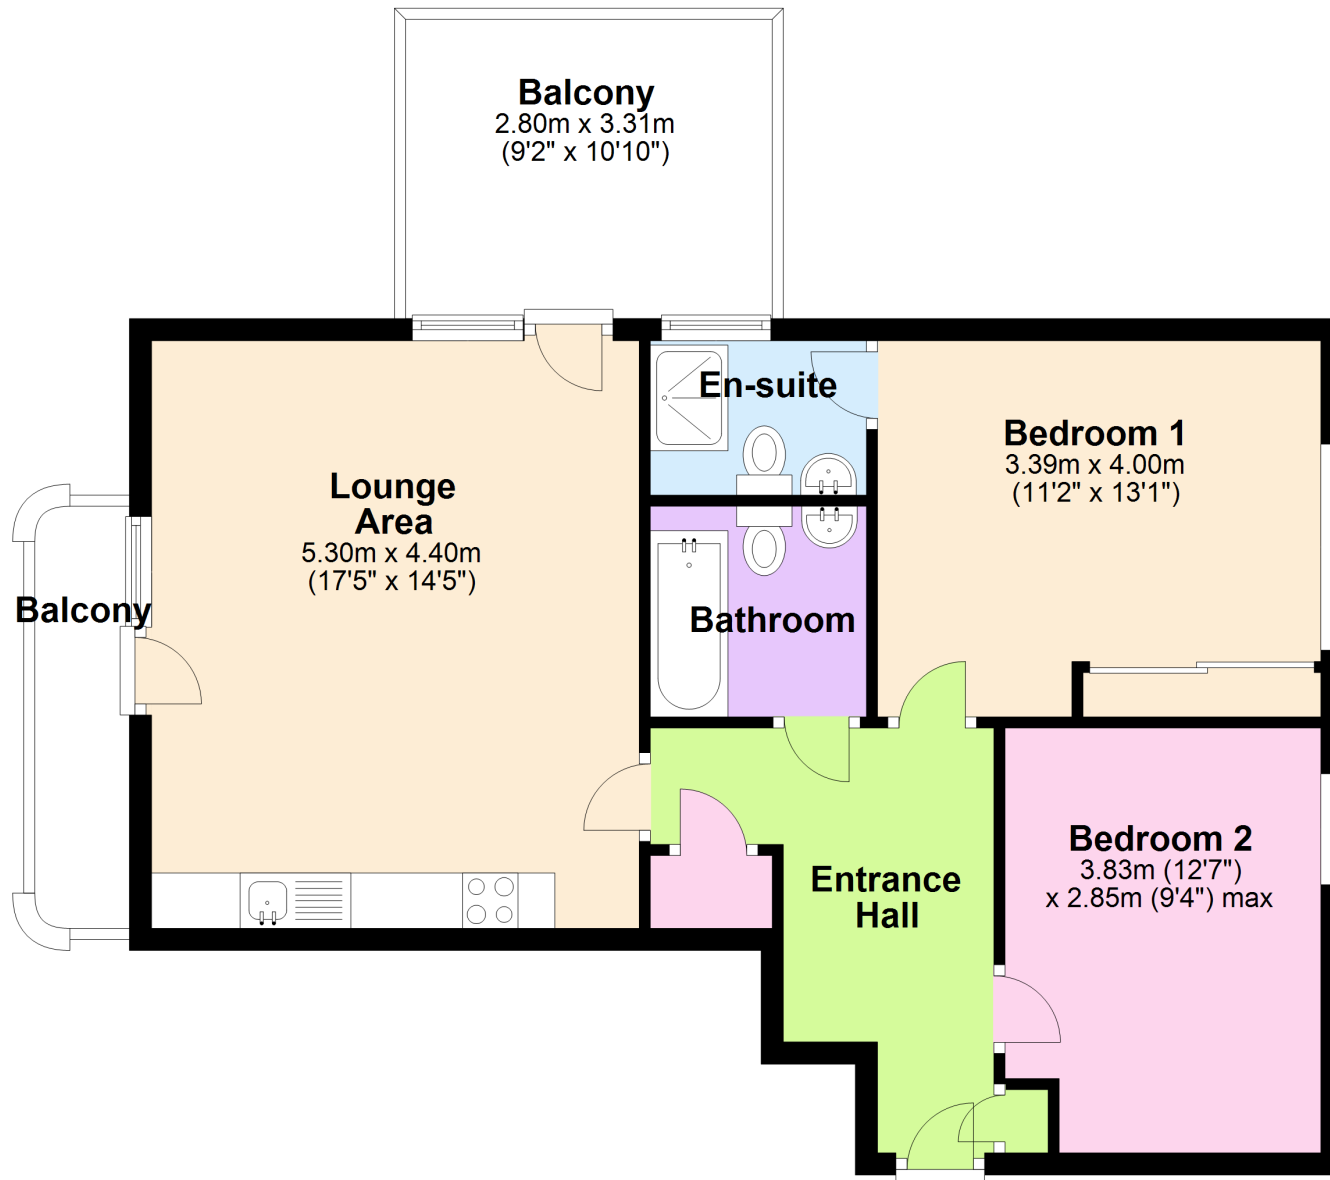

# Floor Plan

Approx. 65.2 sq. metres (701.5 sq. feet)

Total area: approx. 65.2 sq. metres (701.5 sq. feet)