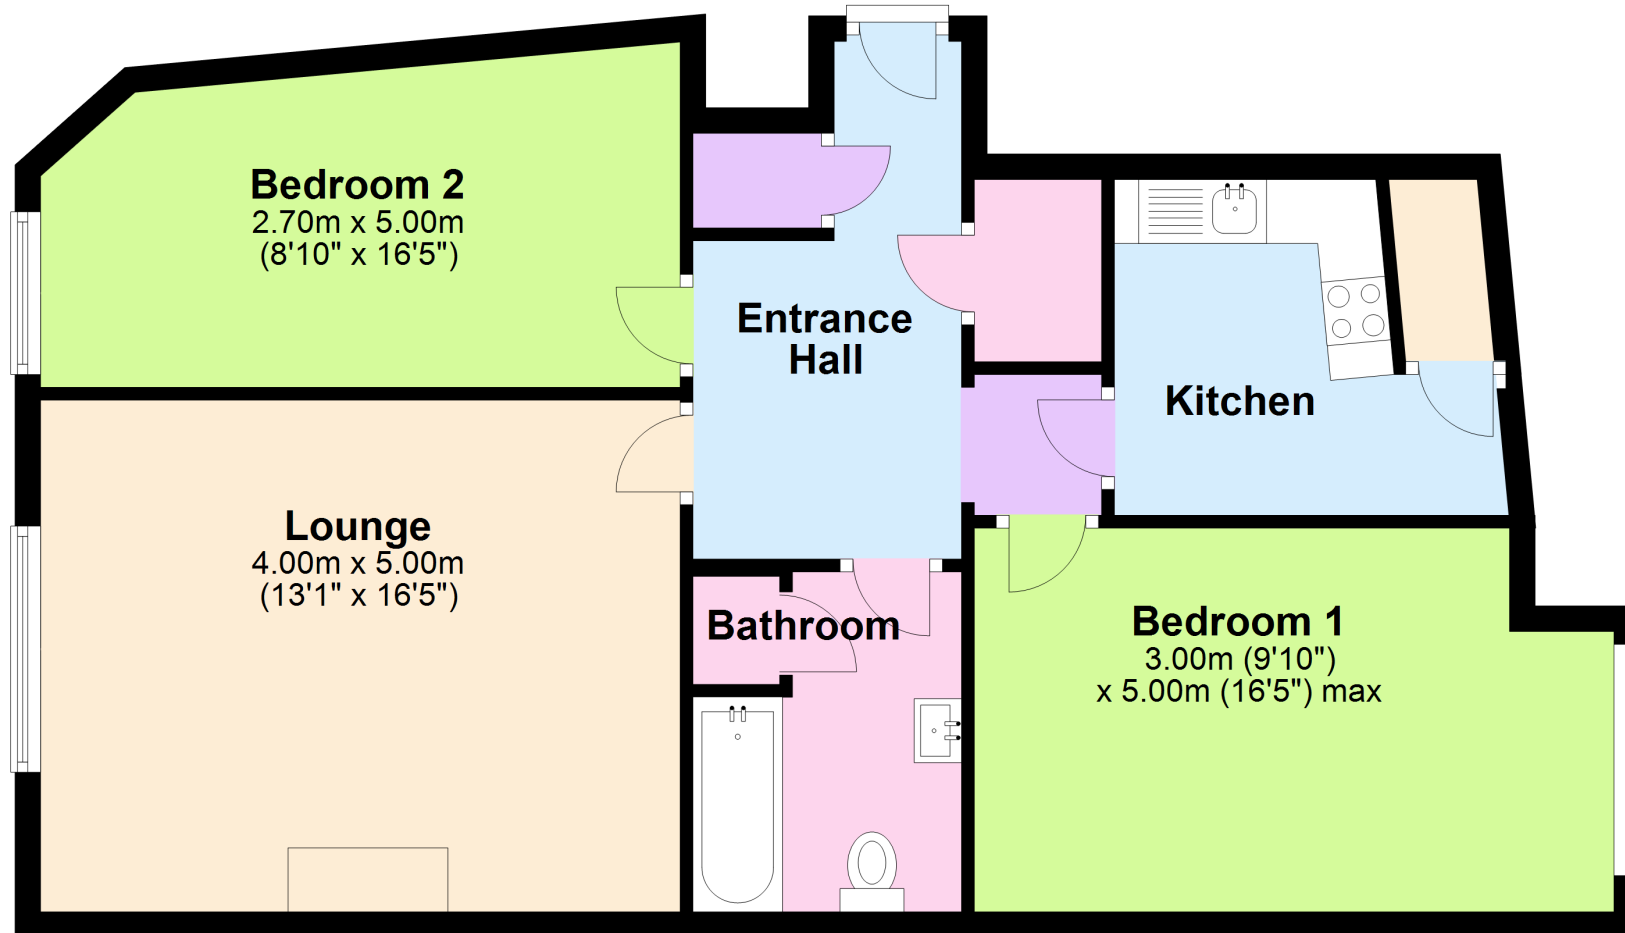

## Floor Plan

Approx. 72.7 sq. metres (782.6 sq. feet)

Total area: approx. 72.7 sq. metres (782.6 sq. feet)

Whilst every attempt has been made to ensure the accuracy of the floor plan contained here, measurements of doors, windows and rooms are approximate and no responsibility is taken for any error, omission or misstatement. Floor plans produced by [www.Excel-EPC.co.uk](http://www.Excel-EPC.co.uk) 07956 839594  
Plan produced using PlanUp.