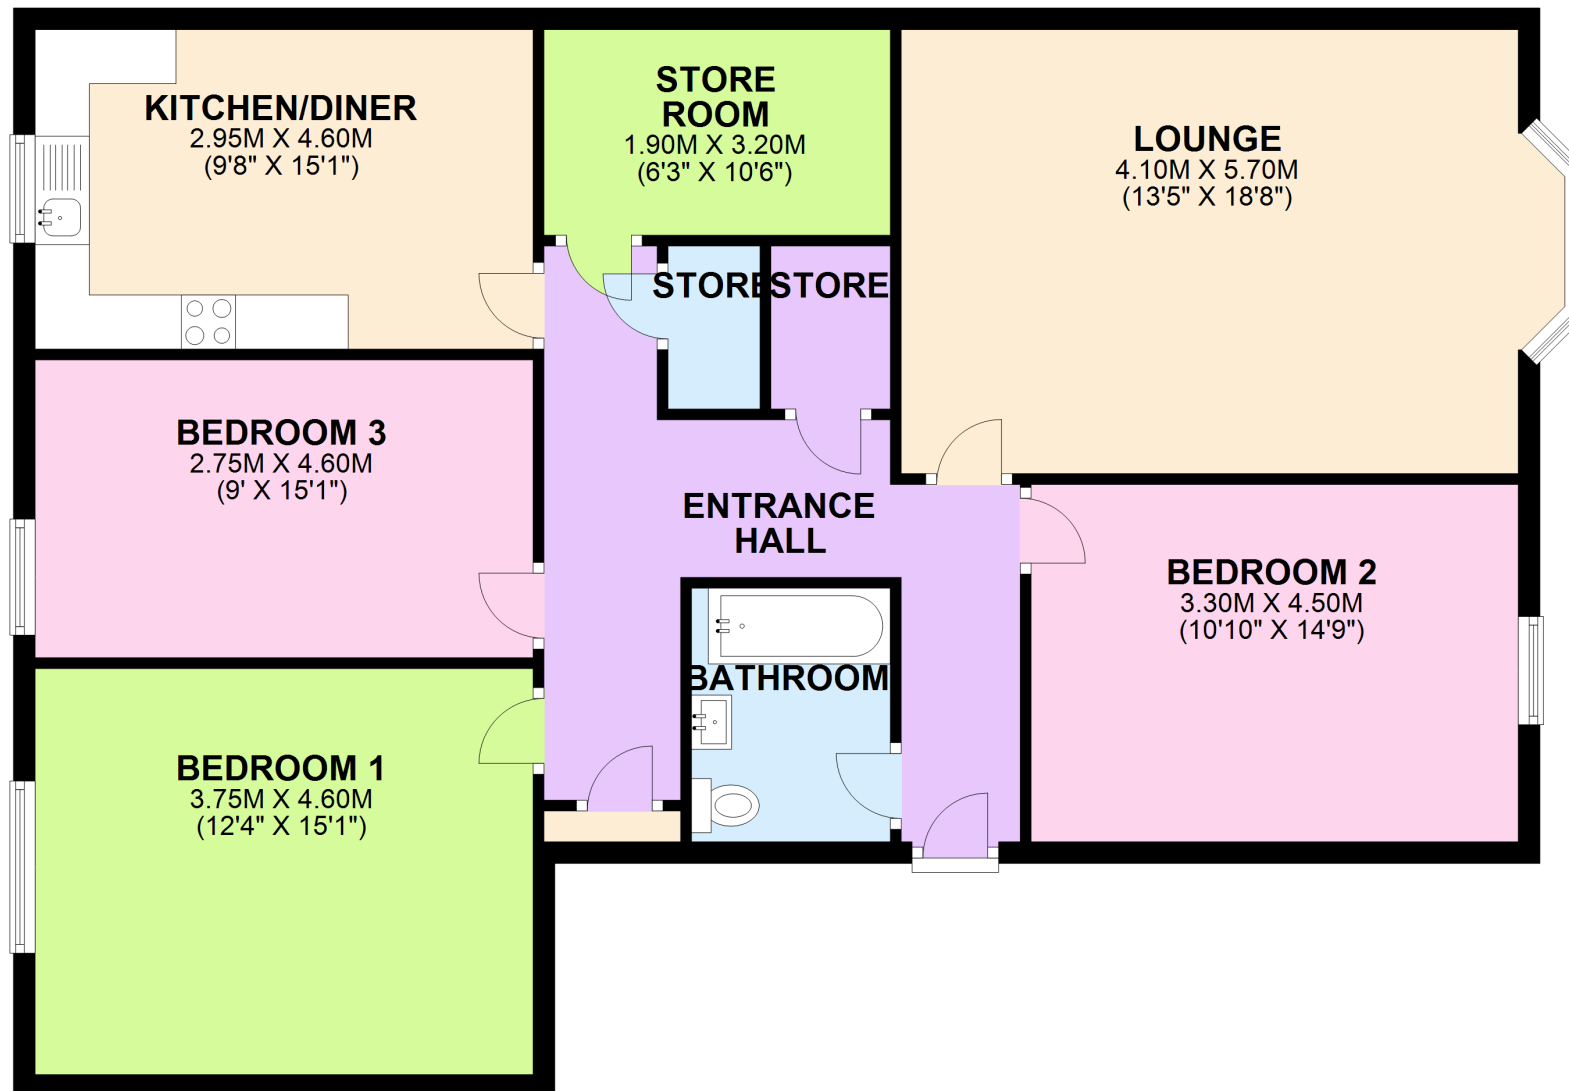

# FLOOR PLAN

APPROX. 112.9 SQ. METRES (1215.2 SQ. FEET)

TOTAL AREA: APPROX. 112.9 SQ. METRES (1215.2 SQ. FEET)

Whilst every attempt has been made to ensure the accuracy of the floor plan contained here, measurements of doors, windows and rooms are approximate and no responsibility is taken for any error, omission or misstatement. Floor plans produced by [www.Excel-EPC.co.uk](http://www.Excel-EPC.co.uk) 07956 839594  
Plan produced using PlanUp.