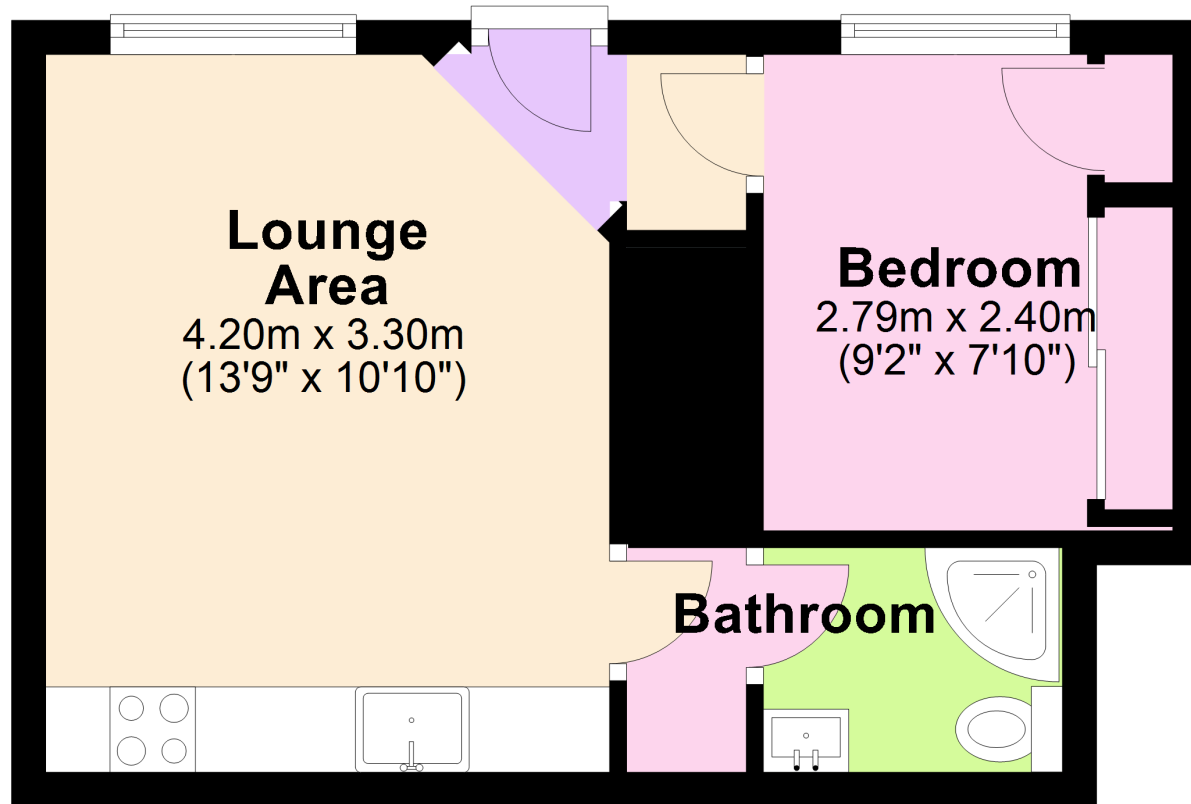

Floor Plan

Approx. 26.8 sq. metres (288.4 sq. feet)

Total area: approx. 26.8 sq. metres (288.4 sq. feet)

Whilst every attempt has been made to ensure the accuracy of the floor plan contained here, measurements of doors, windows and rooms are approximate and no responsibility is taken for any error, omission or misstatement. Floor plans produced by www.Excel-EPC.co.uk 07956 839594
Plan produced using PlanUp.