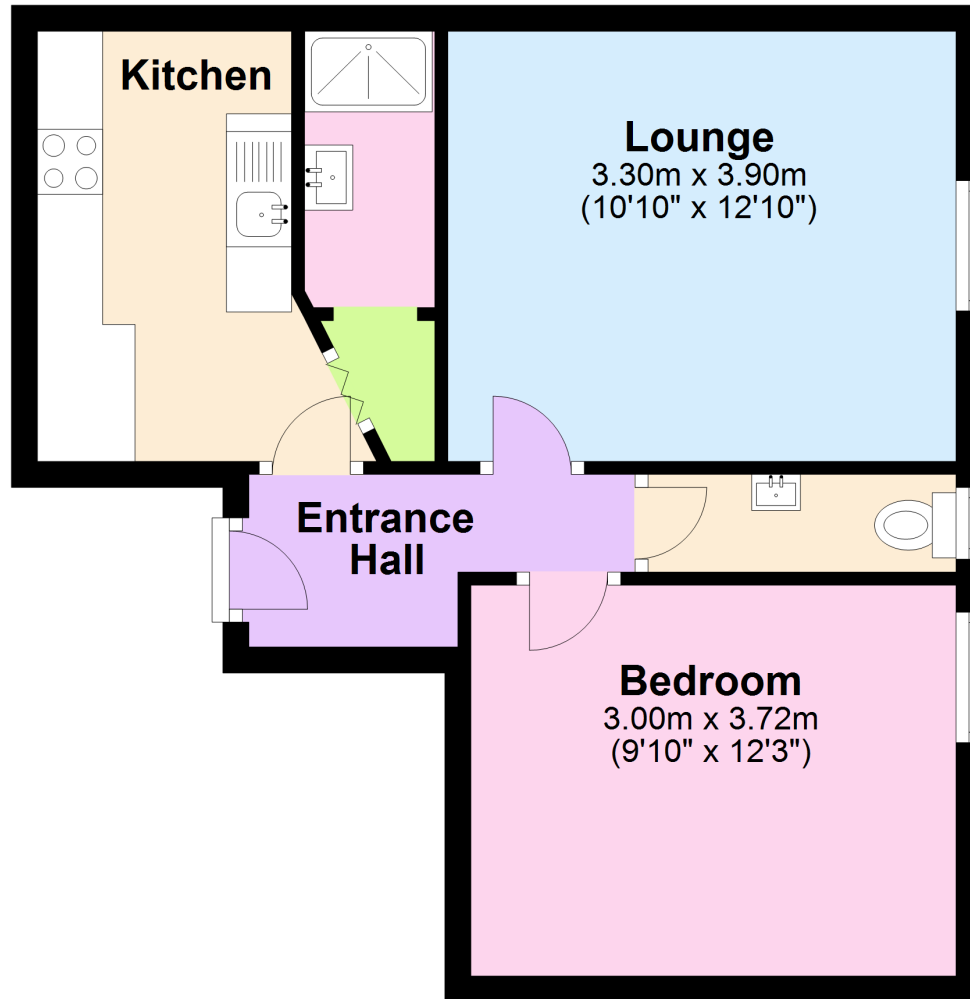

# Floor Plan

Approx. 40.4 sq. metres (434.8 sq. feet)

Total area: approx. 40.4 sq. metres (434.8 sq. feet)

Whilst every attempt has been made to ensure the accuracy of the floor plan contained here, measurements of doors, windows and rooms are approximate and no responsibility is taken for any error, omission or misstatement. Floor plans produced by [www.Excel-EPC.co.uk](http://www.Excel-EPC.co.uk) 07956 839594  
Plan produced using PlanUp.