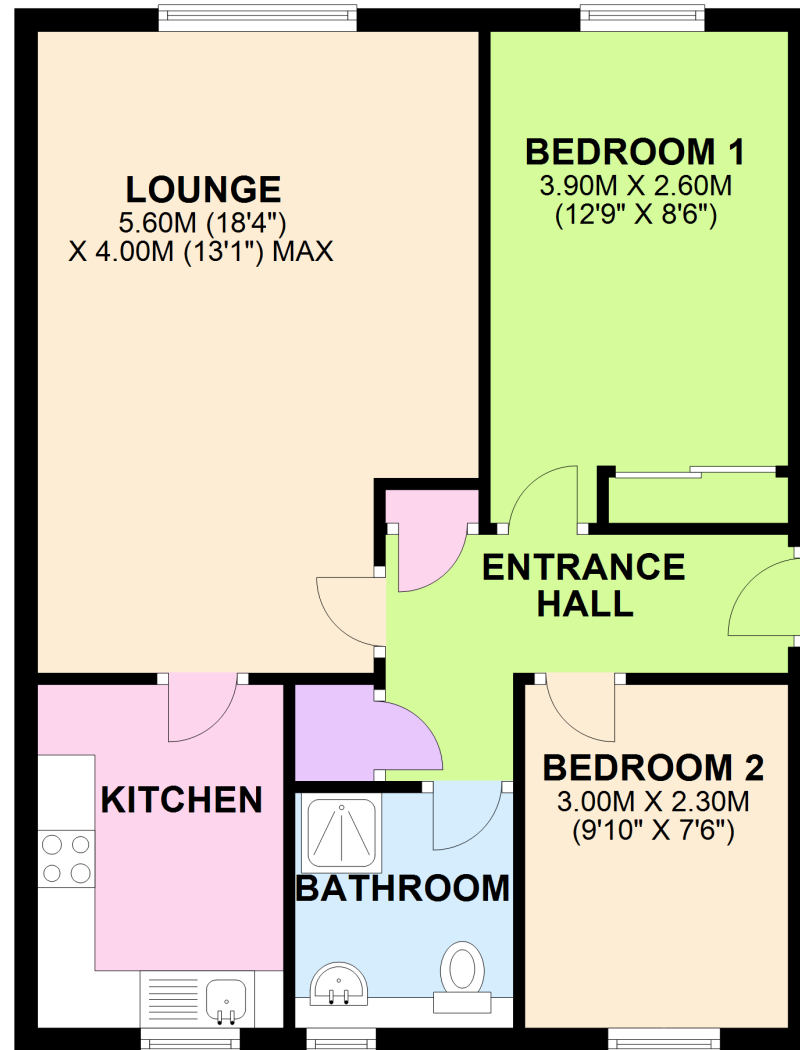

FLOOR PLAN

APPROX. 56.4 SQ. METRES (606.9 SQ. FEET)

TOTAL AREA: APPROX. 56.4 SQ. METRES (606.9 SQ. FEET)

Whilst every attempt has been made to ensure the accuracy of the floor plan contained here, measurements of doors, windows and rooms are approximate and no responsibility is taken for any error, omission or misstatement. Floor plans produced by www.Excel-EPC.co.uk 07956 839594
Plan produced using PlanUp.