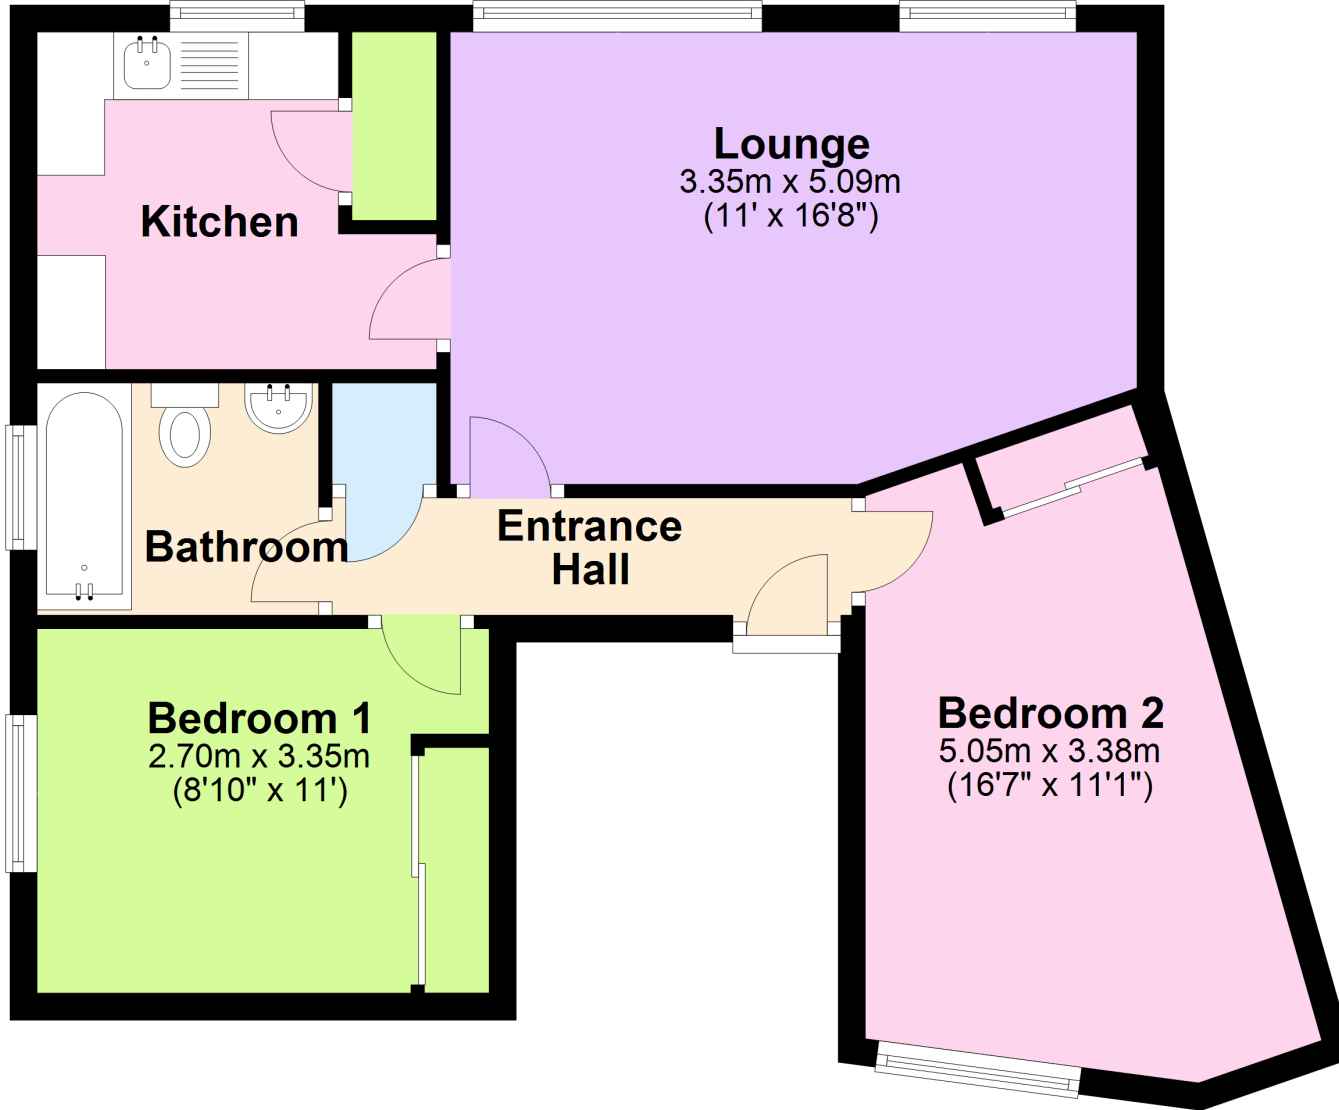

Floor Plan

Approx. 54.4 sq. metres (585.7 sq. feet)

Total area: approx. 54.4 sq. metres (585.7 sq. feet)