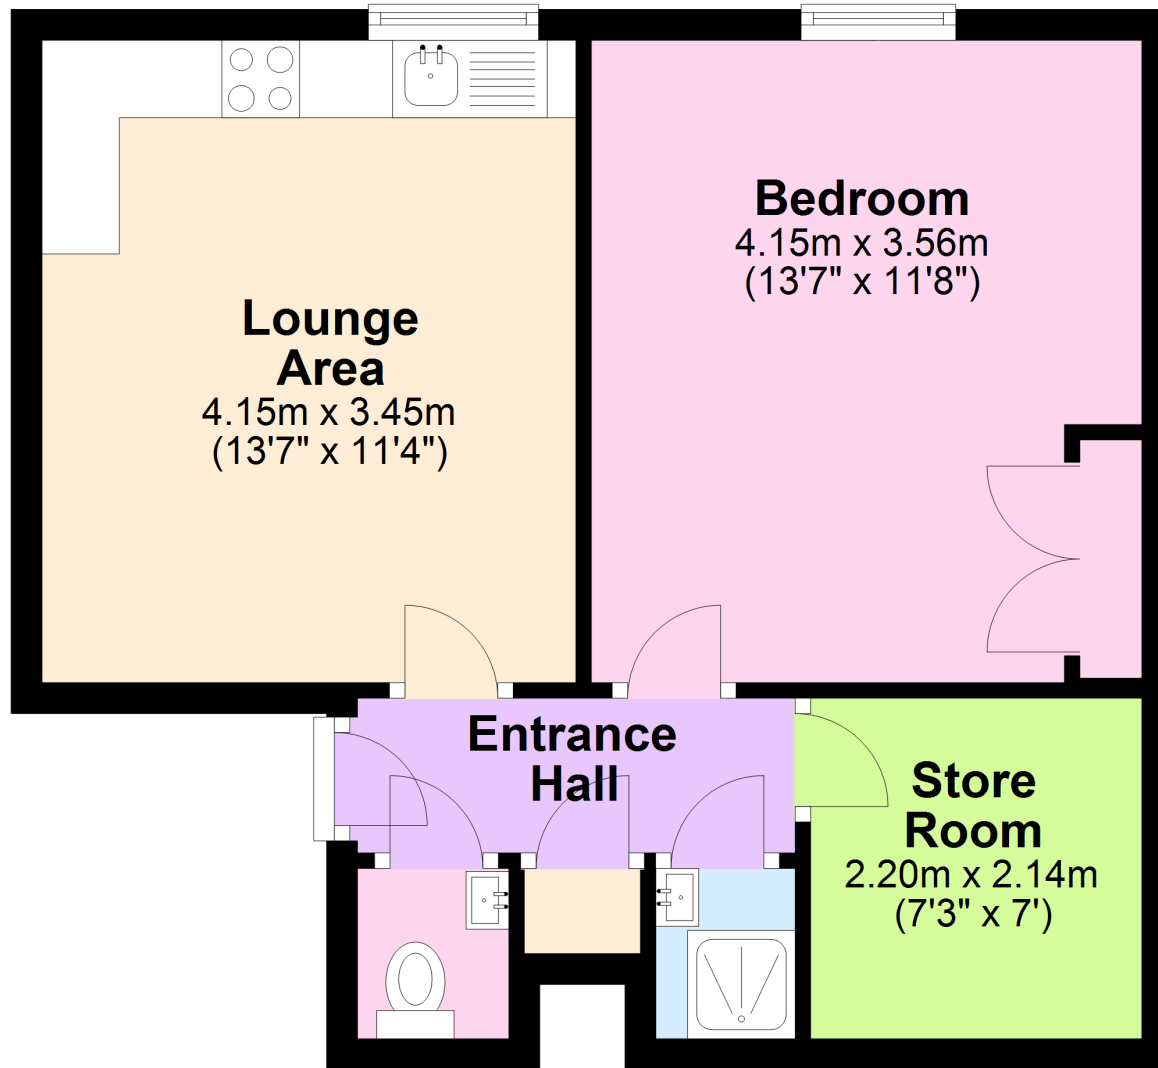

# Floor Plan

Approx. 40.6 sq. metres (437.3 sq. feet)

Total area: approx. 40.6 sq. metres (437.3 sq. feet)