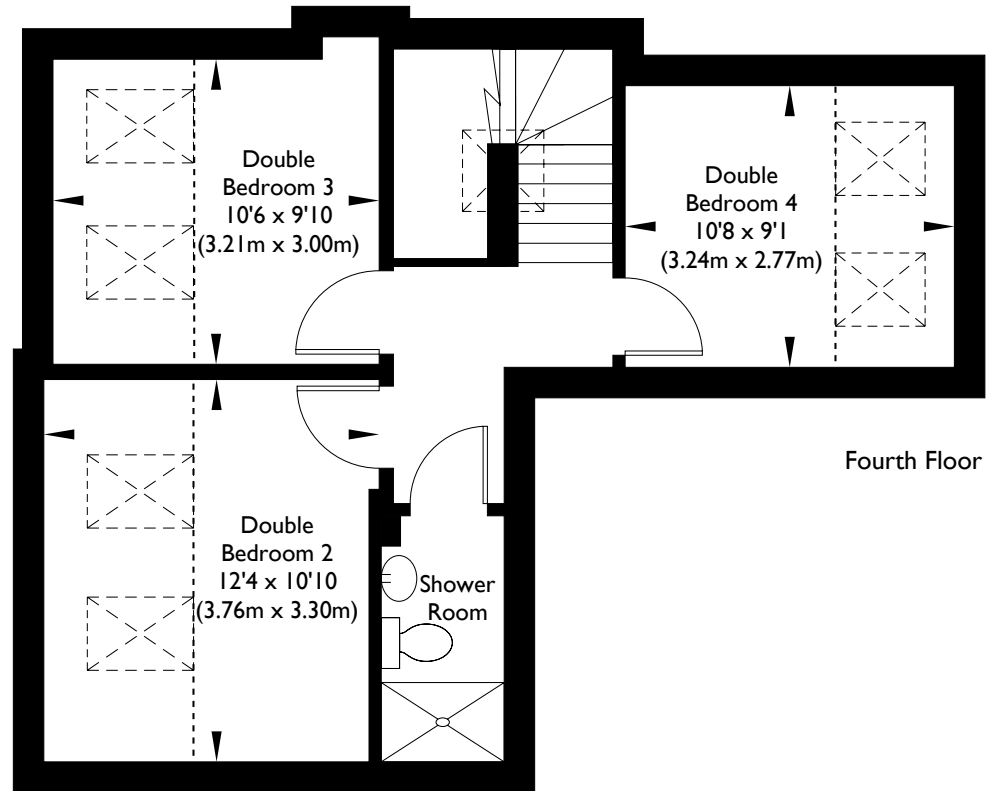

Third Floor

Fourth Floor

11/9 Temple Park Crescent, Polwarth
 Edinburgh, EH11 1JF
 Approx. Gross Internal Area
 114.87 Sq M / 1237 Sq Ft.
 Not to scale. For identification only.