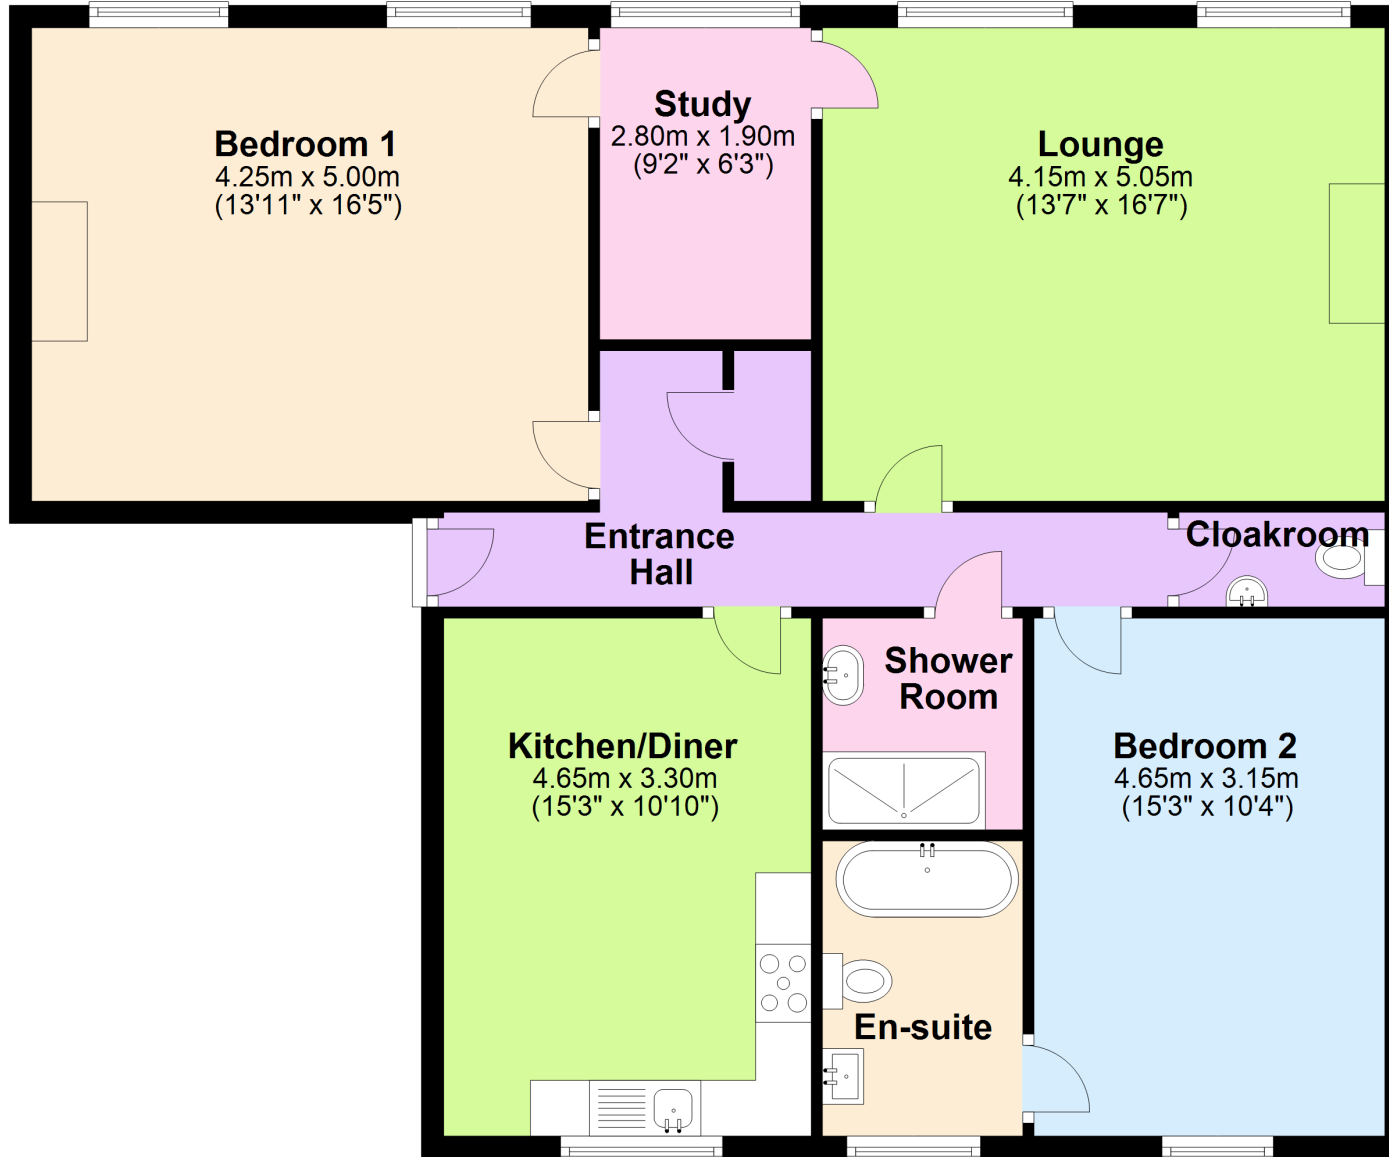

Floor Plan

Approx. 99.0 sq. metres (1066.0 sq. feet)

Total area: approx. 99.0 sq. metres (1066.0 sq. feet)