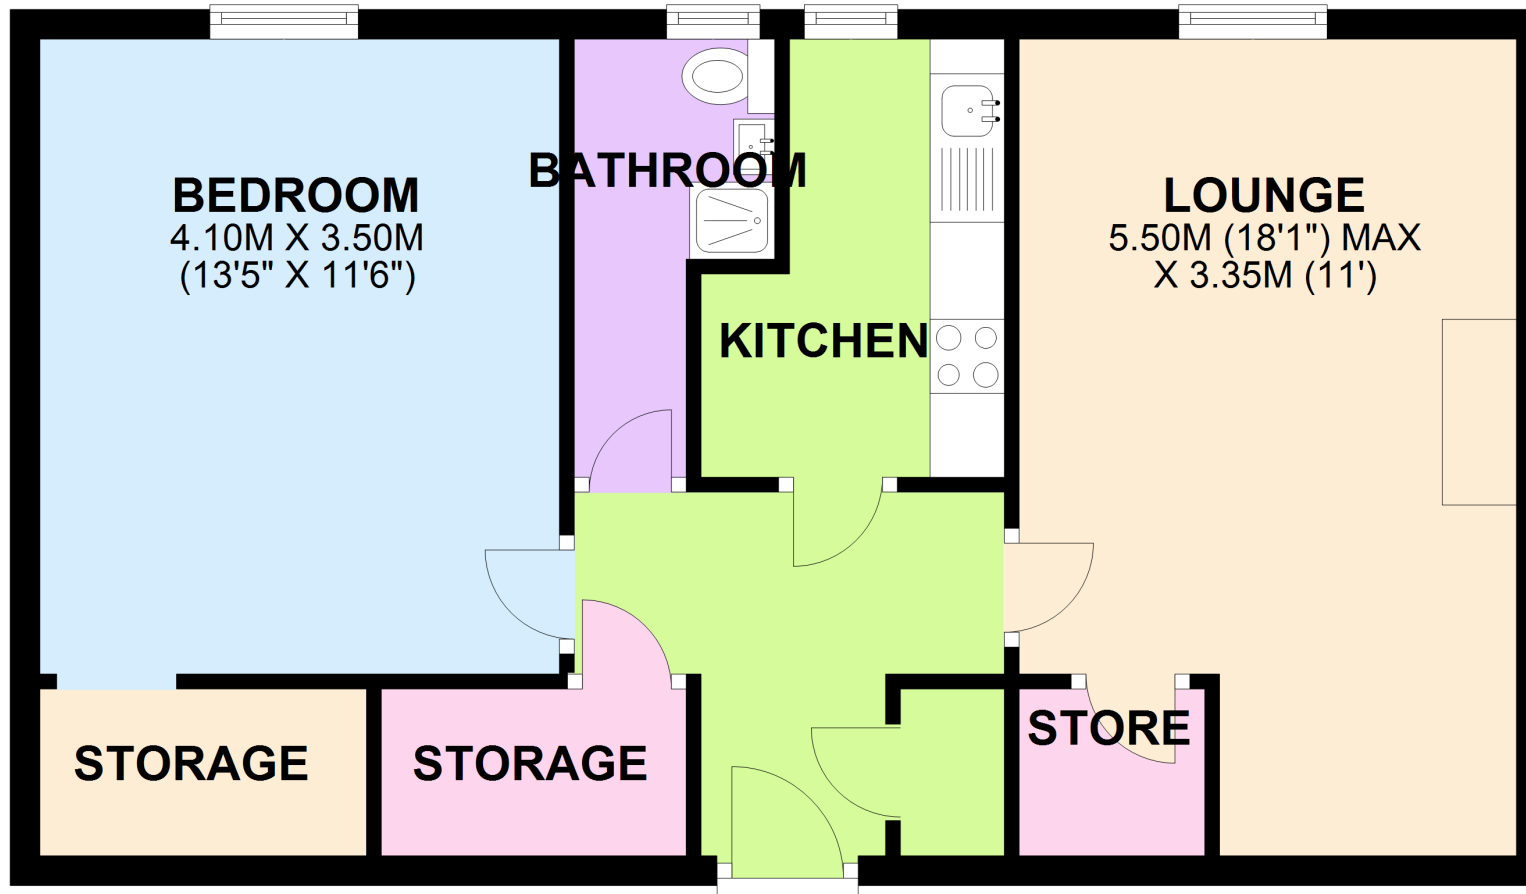

FLOOR PLAN

APPROX. 54.3 SQ. METRES (584.6 SQ. FEET)

TOTAL AREA: APPROX. 54.3 SQ. METRES (584.6 SQ. FEET)

Whilst every attempt has been made to ensure the accuracy of the floor plan contained here, measurements of doors, windows and rooms are approximate and no responsibility is taken for any error, omission or misstatement. Floor plans produced by www.Excel-EPC.co.uk 07956

839594

Plan produced using PlanUp.