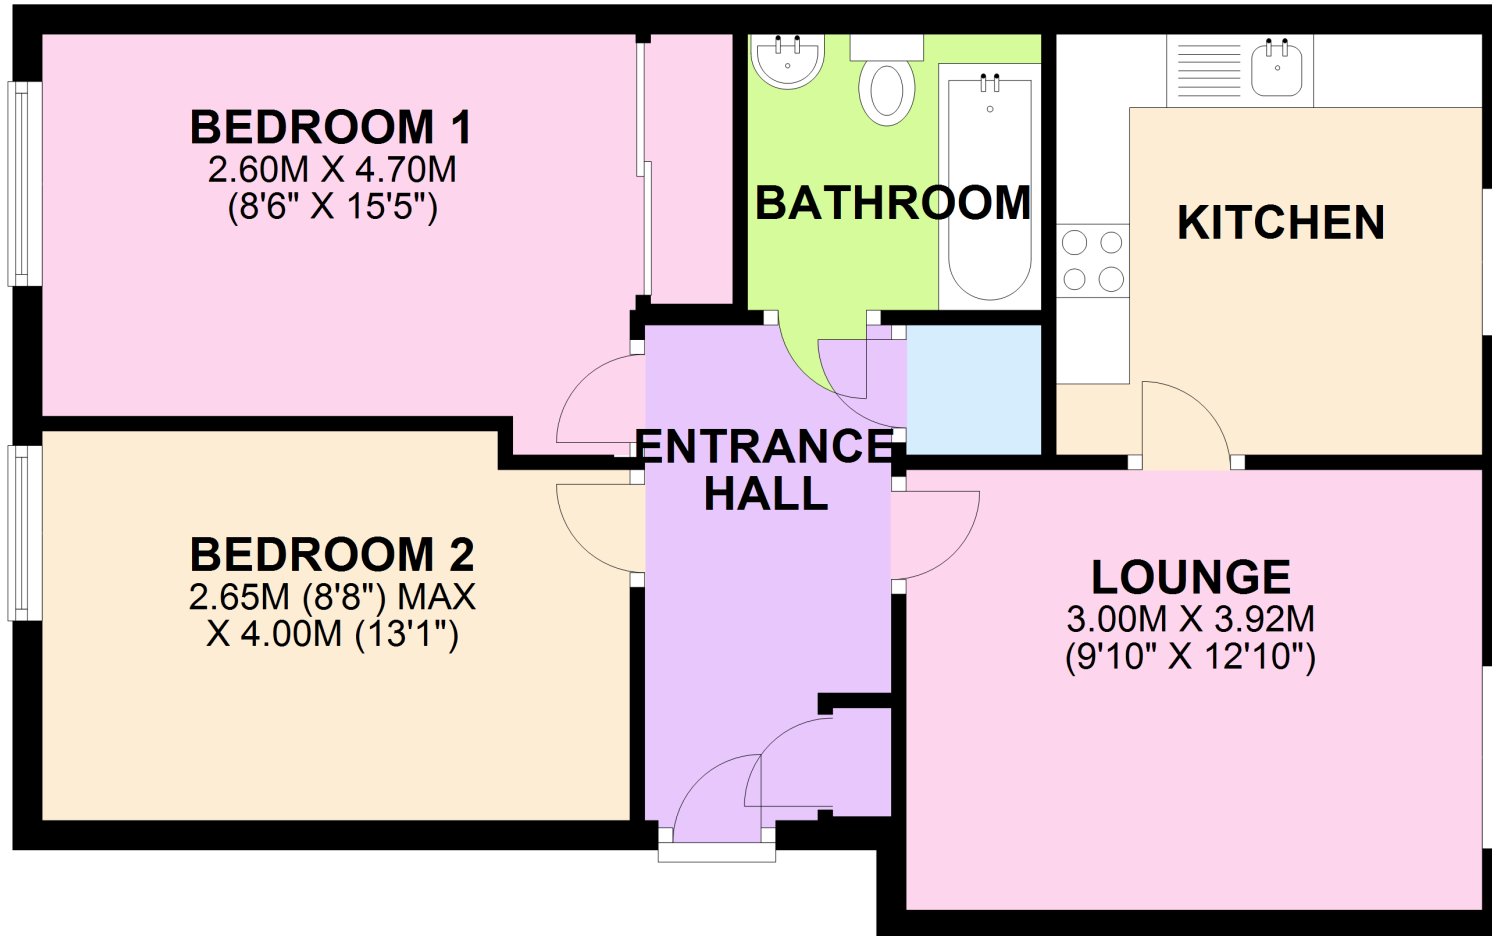

FLOOR PLAN

APPROX. 54.2 SQ. METRES (583.9 SQ. FEET)

TOTAL AREA: APPROX. 54.2 SQ. METRES (583.9 SQ. FEET)

Whilst every attempt has been made to ensure the accuracy of the floor plan contained here, measurements of doors, windows and rooms are approximate and no responsibility is taken for any error, omission or misstatement. Floor plans produced by www.Excel-EPC.co.uk 07956

839594

Plan produced using PlanUp.