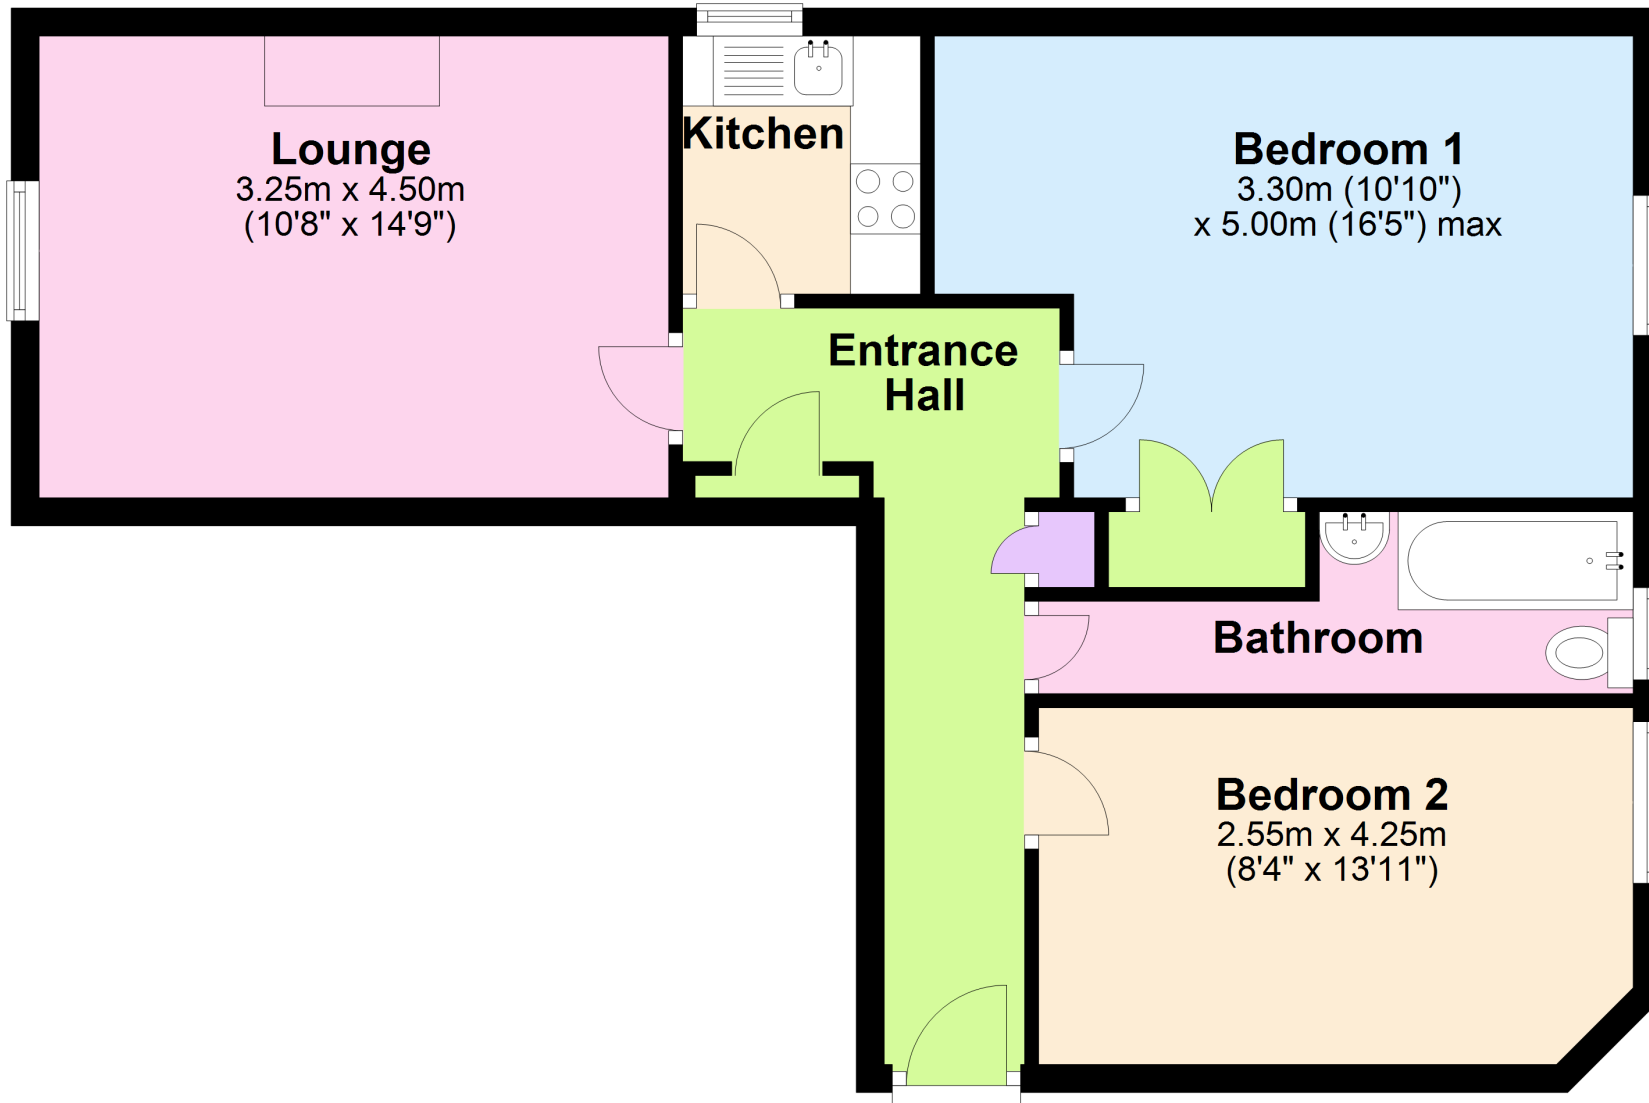

Floor Plan

Approx. 59.1 sq. metres (635.7 sq. feet)

Total area: approx. 59.1 sq. metres (635.7 sq. feet)