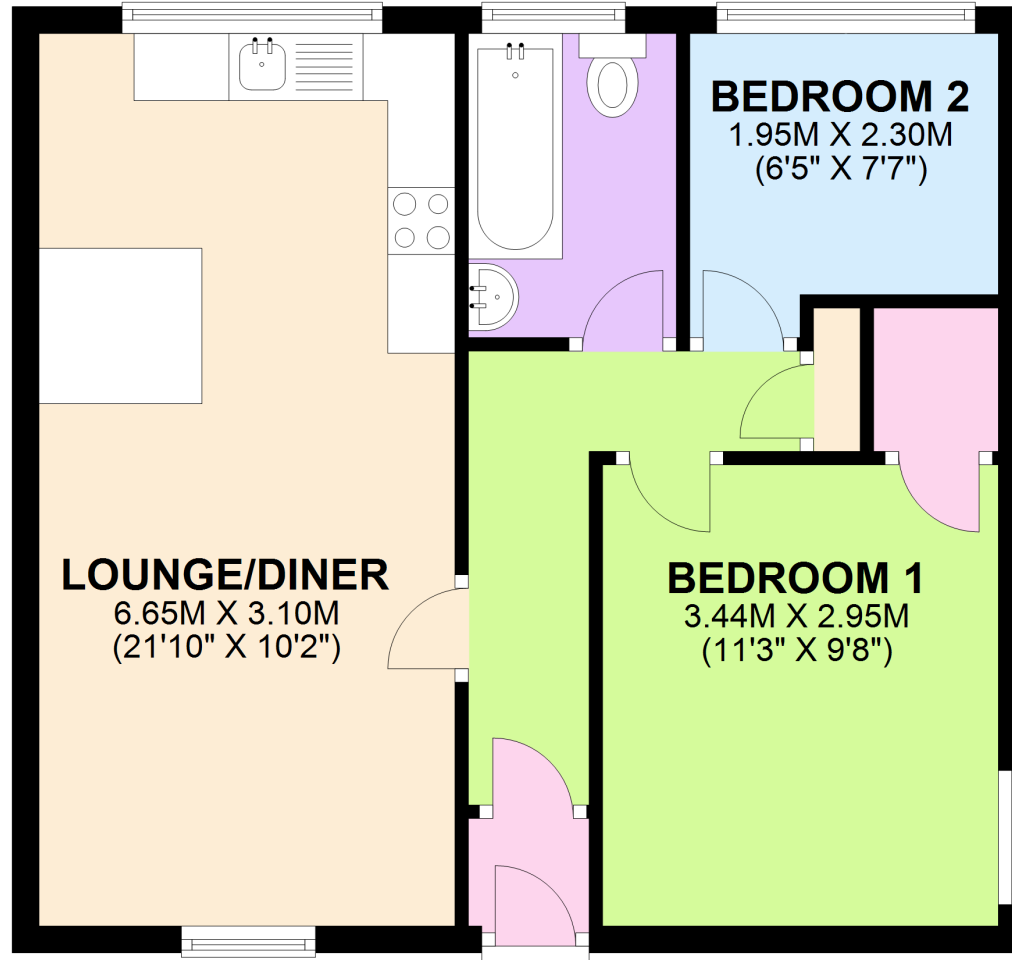

FLOOR PLAN

APPROX. 47.5 SQ. METRES (511.8 SQ. FEET)

TOTAL AREA: APPROX. 47.5 SQ. METRES (511.8 SQ. FEET)

Whilst every attempt has been made to ensure the accuracy of the floor plan contained here, measurements of doors, windows and rooms are approximate and no responsibility is taken for any error, omission or misstatement. Floor plans produced by www.Excel-EPC.co.uk 07956 839594
Plan produced using PlanUp.