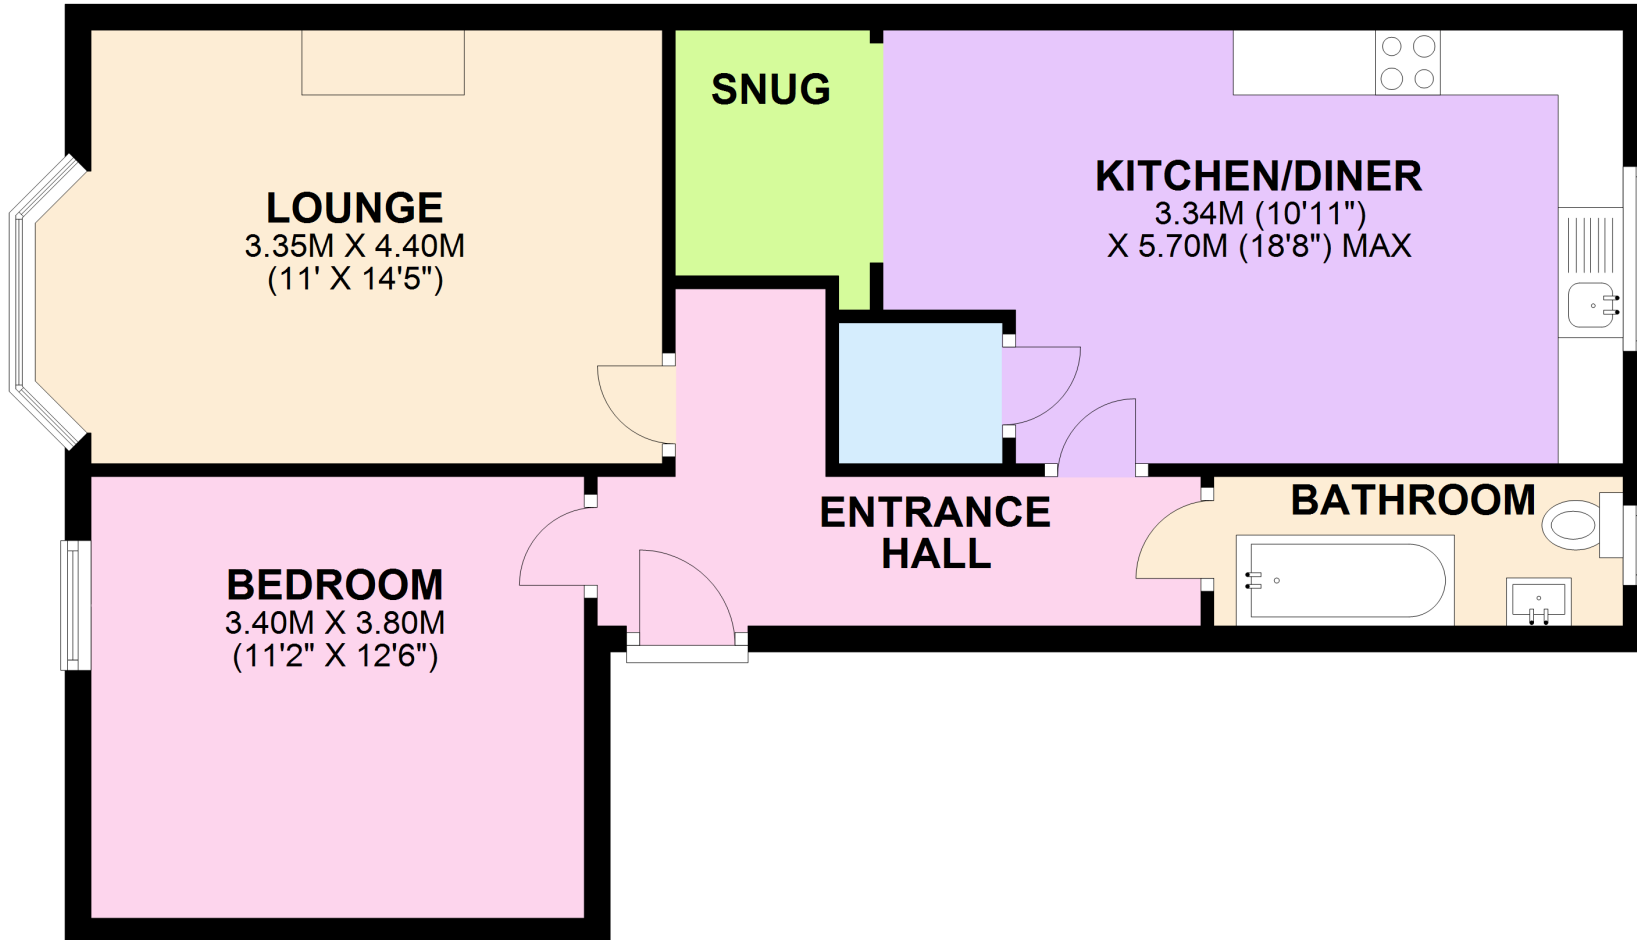

FLOOR PLAN

APPROX. 63.0 SQ. METRES (678.1 SQ. FEET)

TOTAL AREA: APPROX. 63.0 SQ. METRES (678.1 SQ. FEET)

Whilst every attempt has been made to ensure the accuracy of the floor plan contained here, measurements of doors, windows and rooms are approximate and no responsibility is taken for any error, omission or misstatement. Floor plans produced by www.Excel-EPC.co.uk 07956 839594
Plan produced using PlanUp.