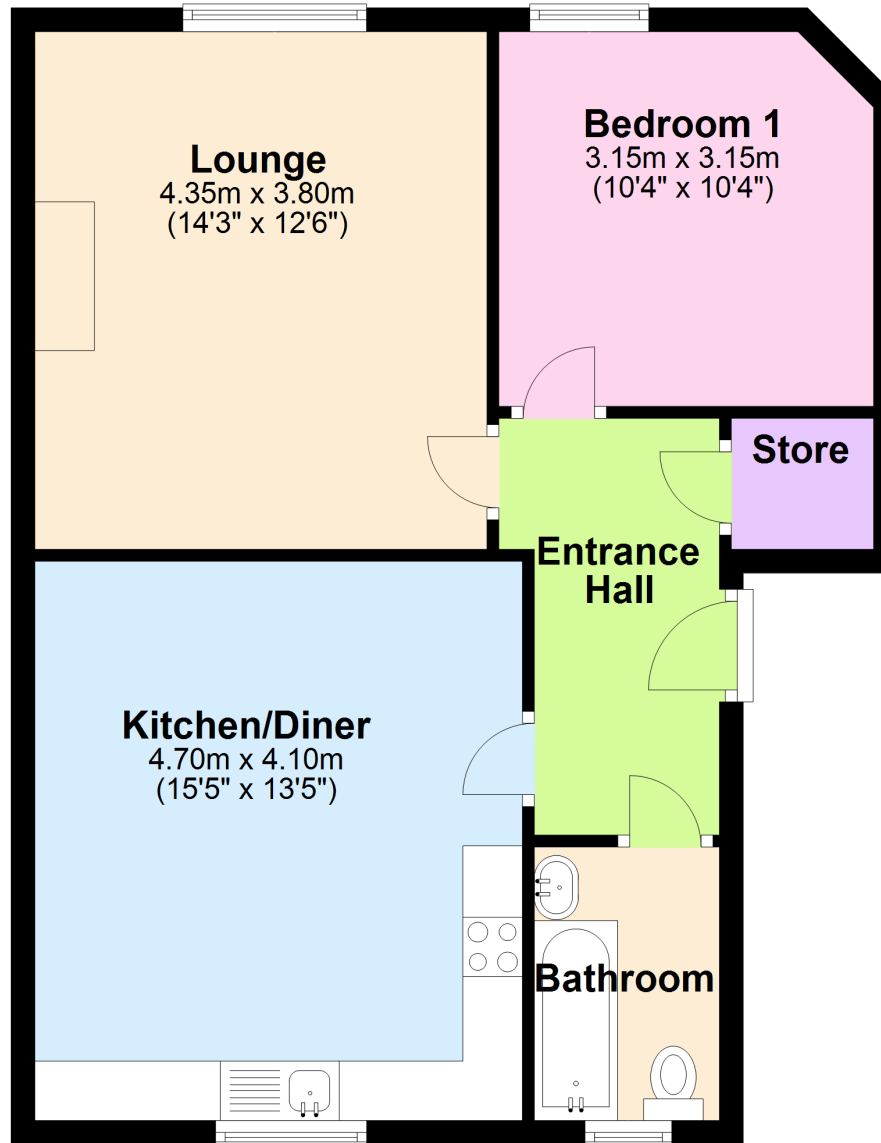

Floor Plan

Approx. 57.8 sq. metres (621.9 sq. feet)

Total area: approx. 57.8 sq. metres (621.9 sq. feet)