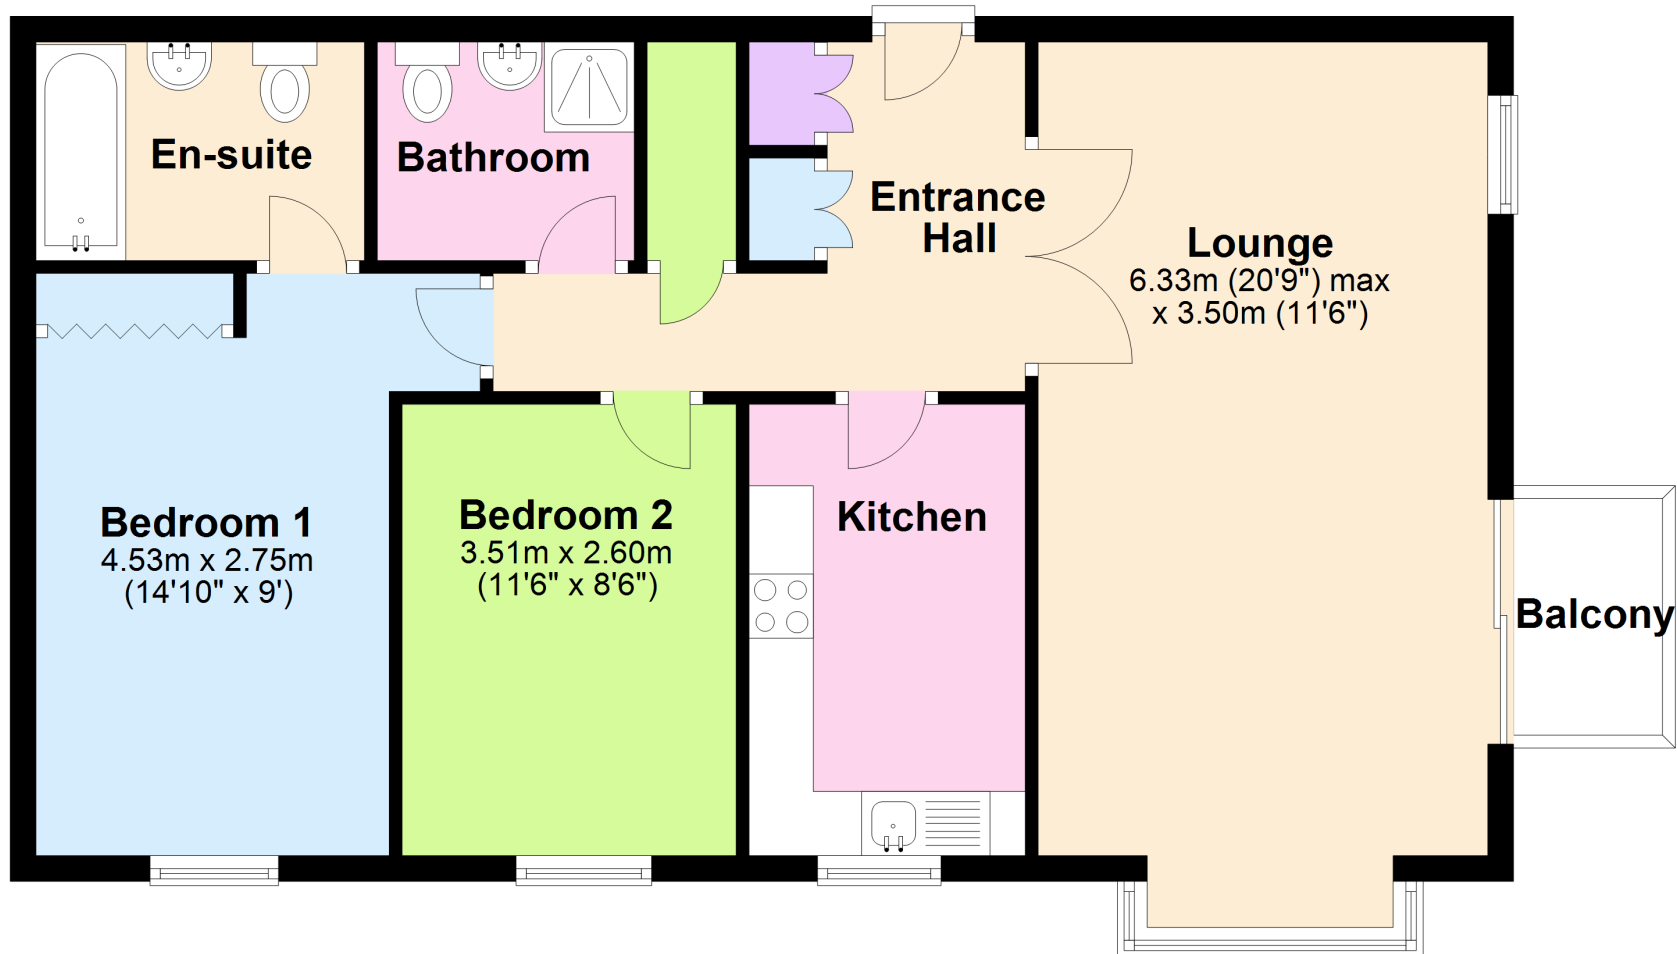

Floor Plan

Approx. 72.3 sq. metres (777.8 sq. feet)

Total area: approx. 72.3 sq. metres (777.8 sq. feet)

Whilst every attempt has been made to ensure the accuracy of the floor plan contained here, measurements of doors, windows and rooms are approximate and no responsibility is taken for any error, omission or misstatement. Floor plans produced by www.Excel-EPC.co.uk 07956 839594
Plan produced using PlanUp.