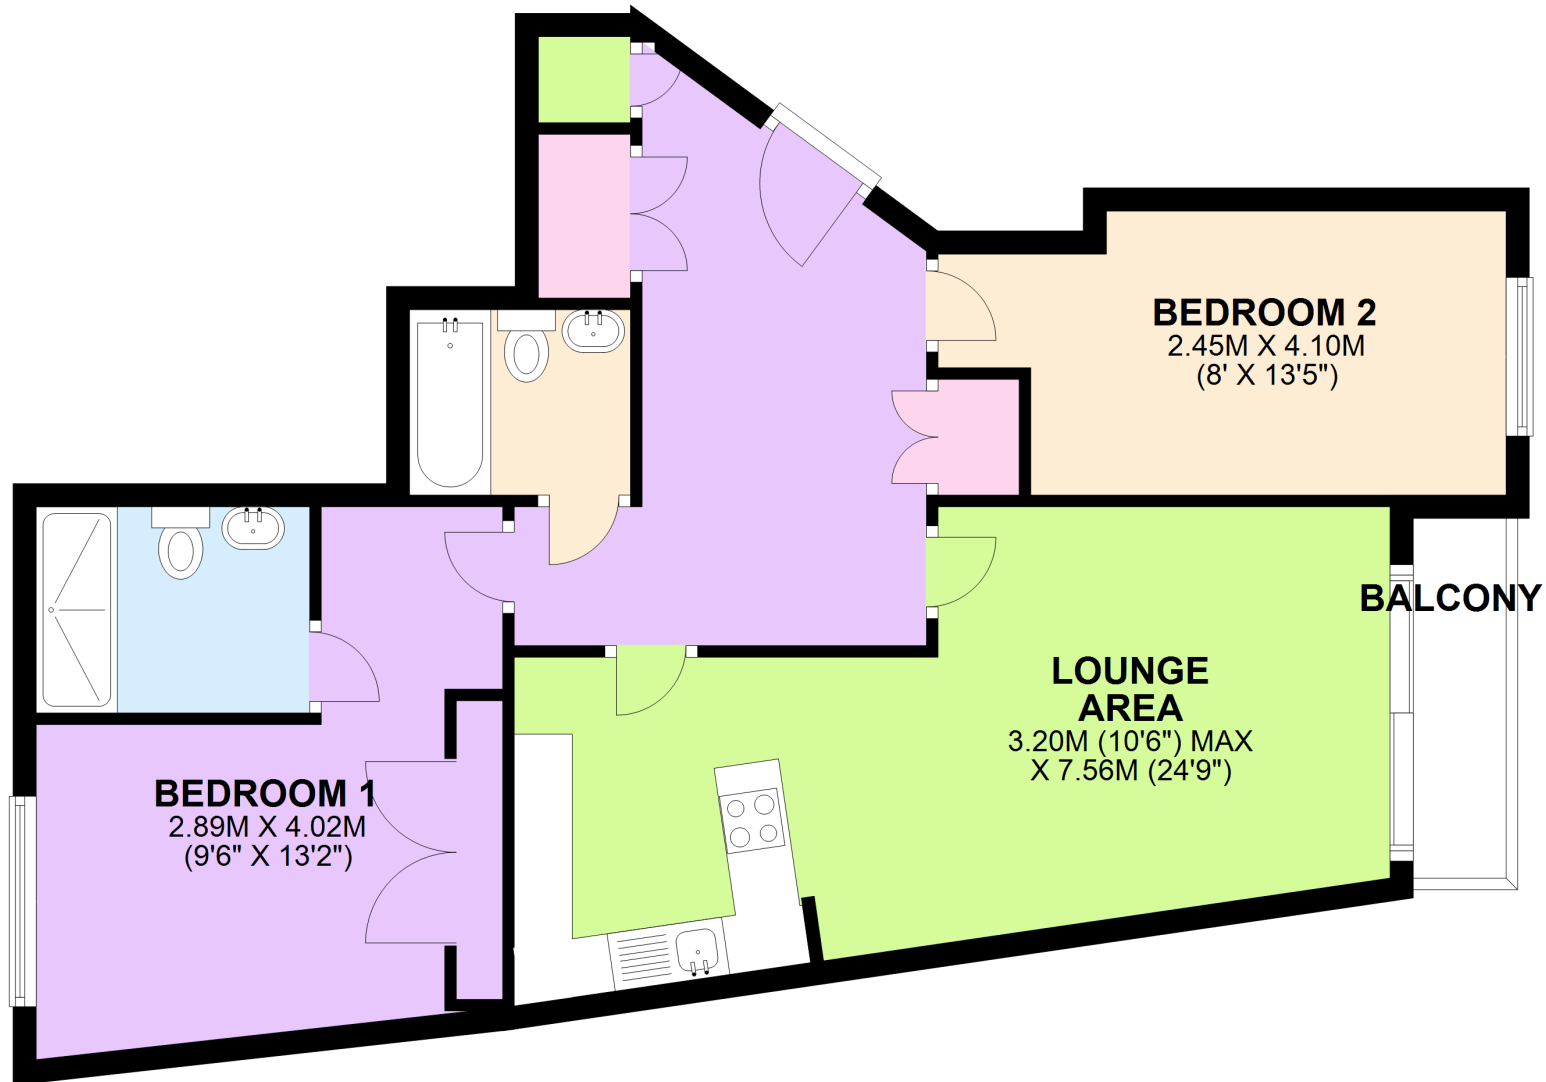

FLOOR PLAN

APPROX. 72.3 SQ. METRES (777.8 SQ. FEET)

TOTAL AREA: APPROX. 72.3 SQ. METRES (777.8 SQ. FEET)

Whilst every attempt has been made to ensure the accuracy of the floor plan contained here, measurements of doors, windows and rooms are approximate and no responsibility is taken for any error, omission or misstatement. Floor plans produced by www.Excel-EPC.co.uk 07956 839594
Plan produced using PlanUp.