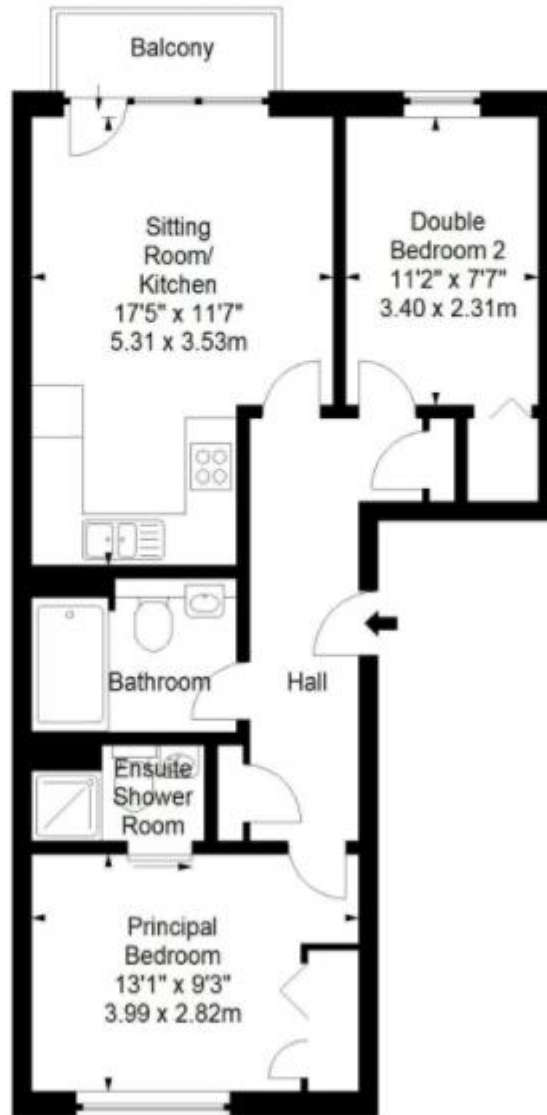

**Lochend Park View,
Edinburgh, EH7 5FX**

Approx. Gross Internal Area
591 Sq Ft - 54.90 Sq M
For identification only. Not to scale.
© SquareFoot 2020

Fourth Floor