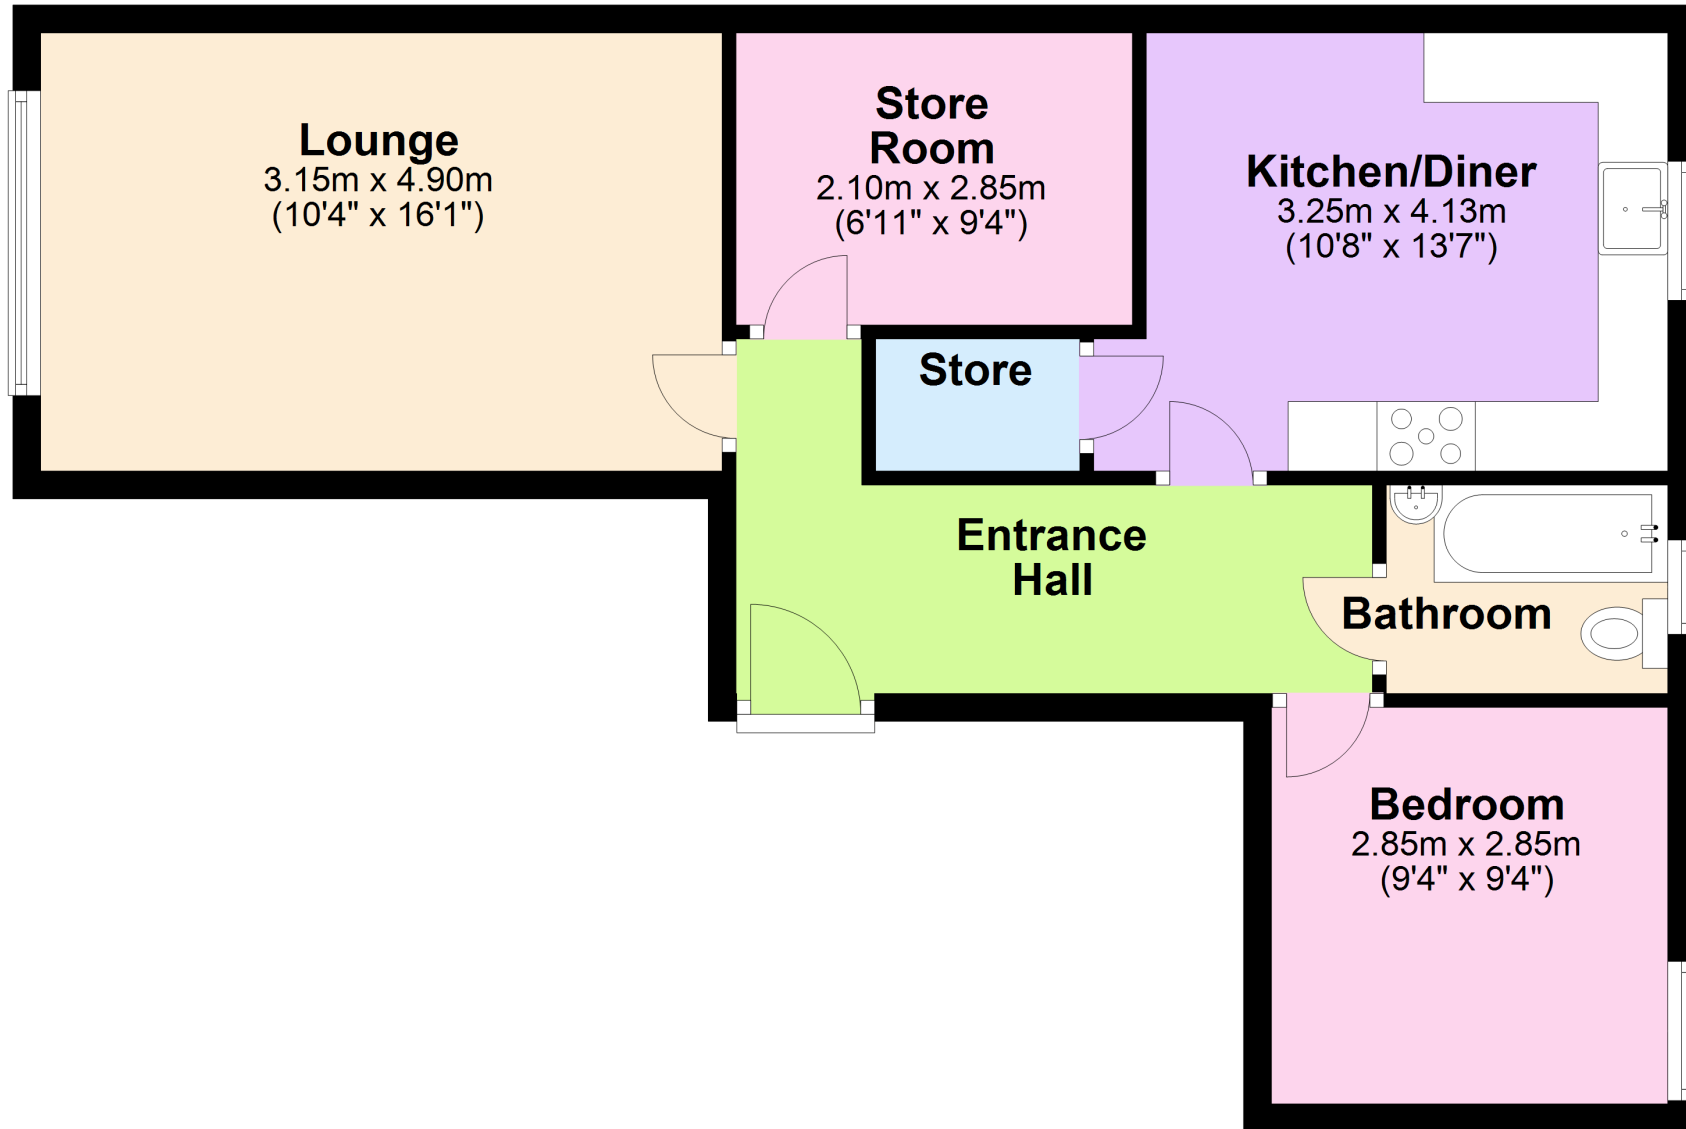

Floor Plan

Approx. 56.4 sq. metres (607.0 sq. feet)

Total area: approx. 56.4 sq. metres (607.0 sq. feet)