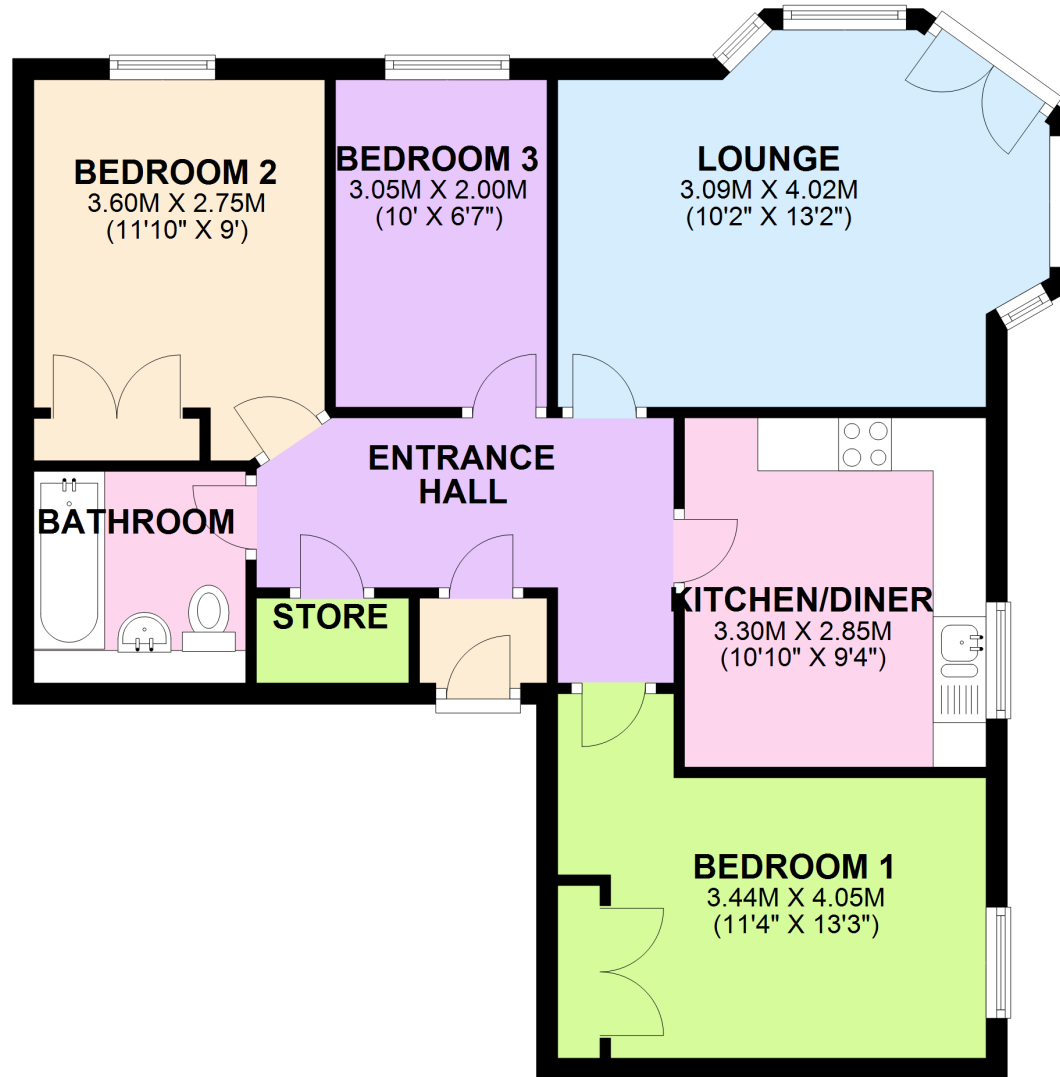

# FLOOR PLAN

APPROX. 67.2 SQ. METRES (723.5 SQ. FEET)

TOTAL AREA: APPROX. 67.2 SQ. METRES (723.5 SQ. FEET)

Whilst every attempt has been made to ensure the accuracy of the floor plan contained here, measurements of doors, windows and rooms are approximate and no responsibility is taken for any error, omission or misstatement. Floor plans produced by [www.Excel-EPC.co.uk](http://www.Excel-EPC.co.uk) 07956 839594  
Plan produced using PlanUp.