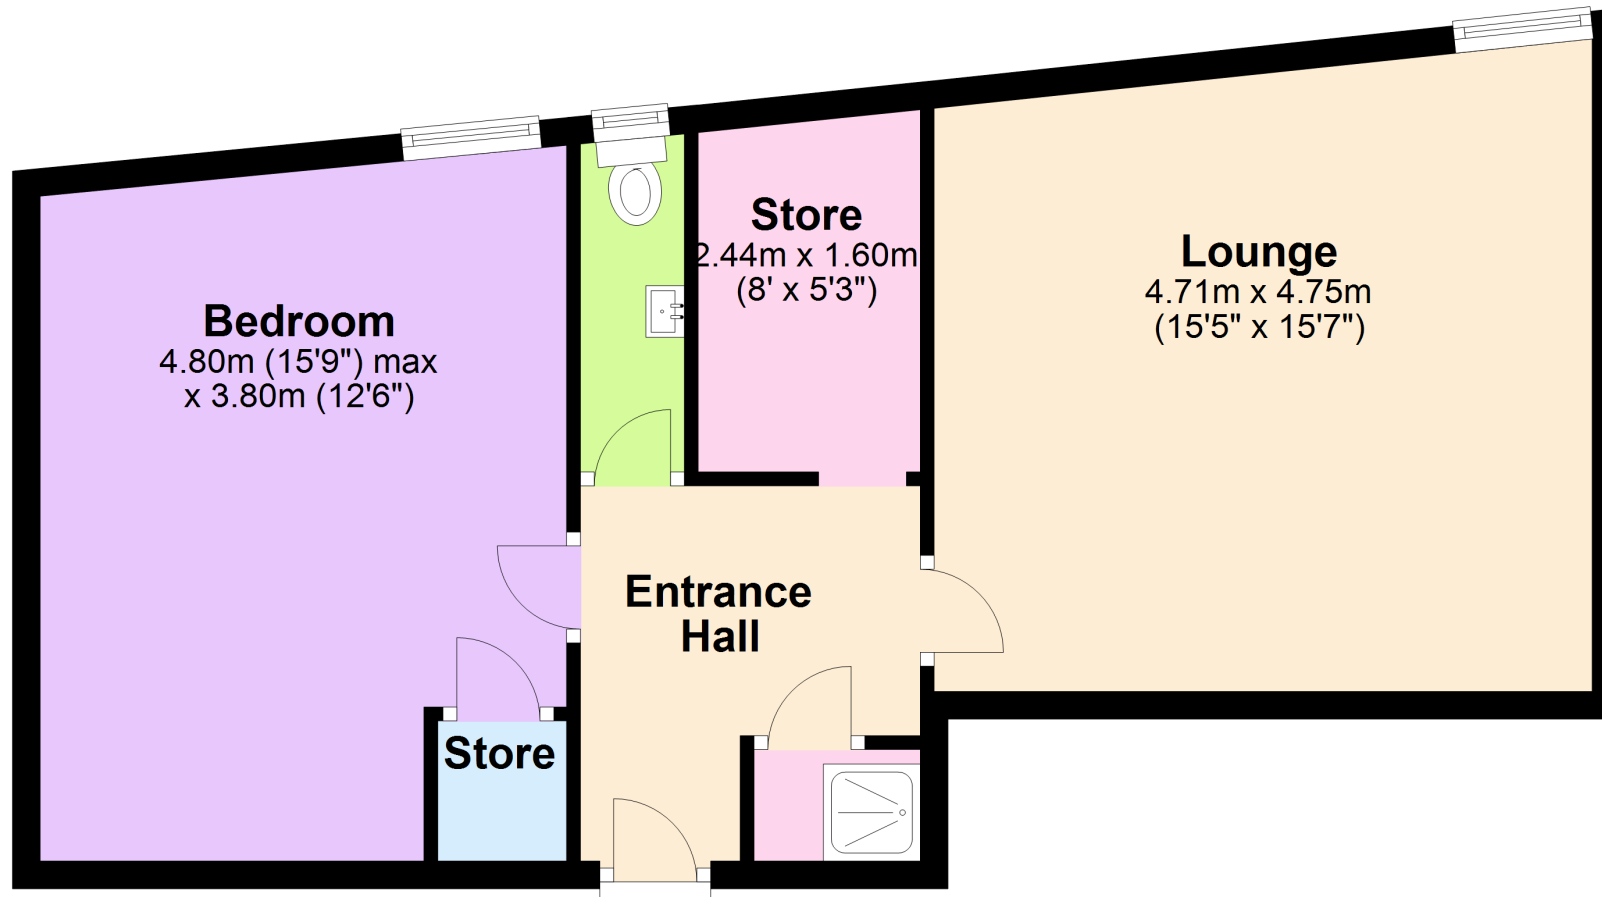

Floor Plan

Approx. 54.2 sq. metres (583.2 sq. feet)

Total area: approx. 54.2 sq. metres (583.2 sq. feet)

Whilst every attempt has been made to ensure the accuracy of the floor plan contained here, measurements of doors, windows and rooms are approximate and no responsibility is taken for any error, omission or misstatement. Floor plans produced by www.Excel-EPC.co.uk 07956 839594
Plan produced using PlanUp.