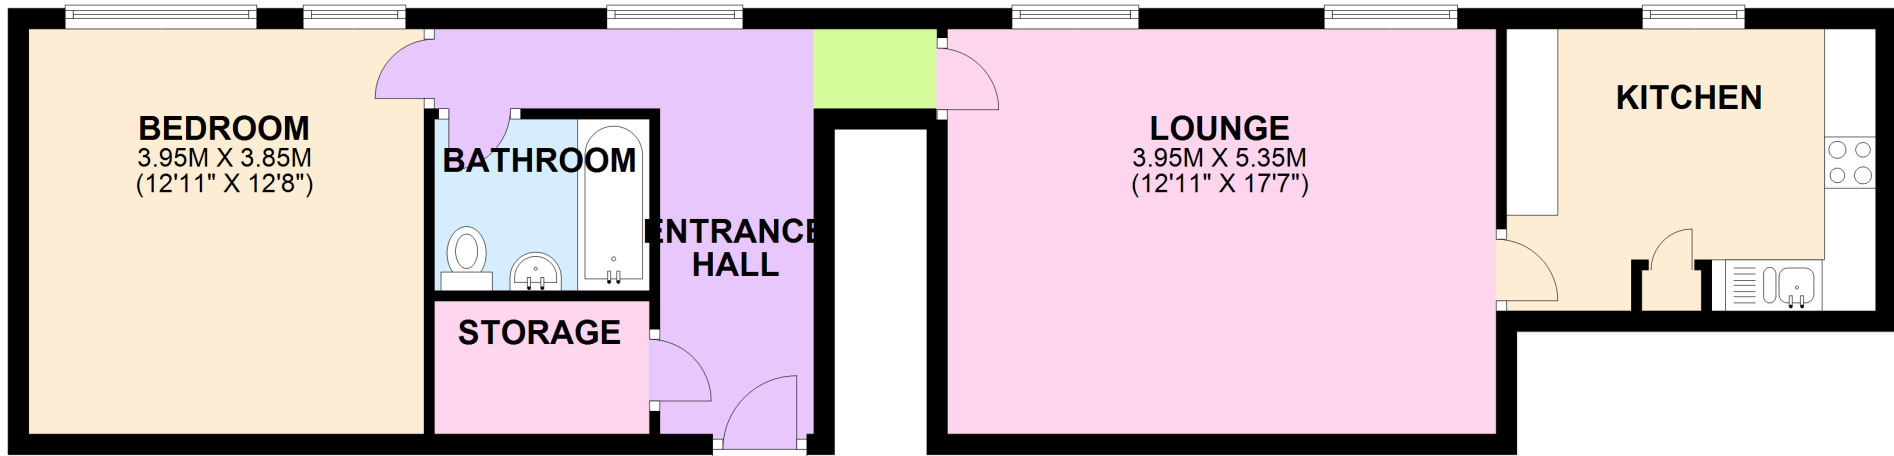

FLOOR PLAN

APPROX. 62.5 SQ. METRES (673.2 SQ. FEET)

TOTAL AREA: APPROX. 62.5 SQ. METRES (673.2 SQ. FEET)

Whilst every attempt has been made to ensure the accuracy of the floor plan contained here, measurements of doors, windows and rooms are approximate and no responsibility is taken for any error, omission or misstatement. Floor plans produced by www.Excel-EPC.co.uk 07956 839594

Plan produced using PlanUp.