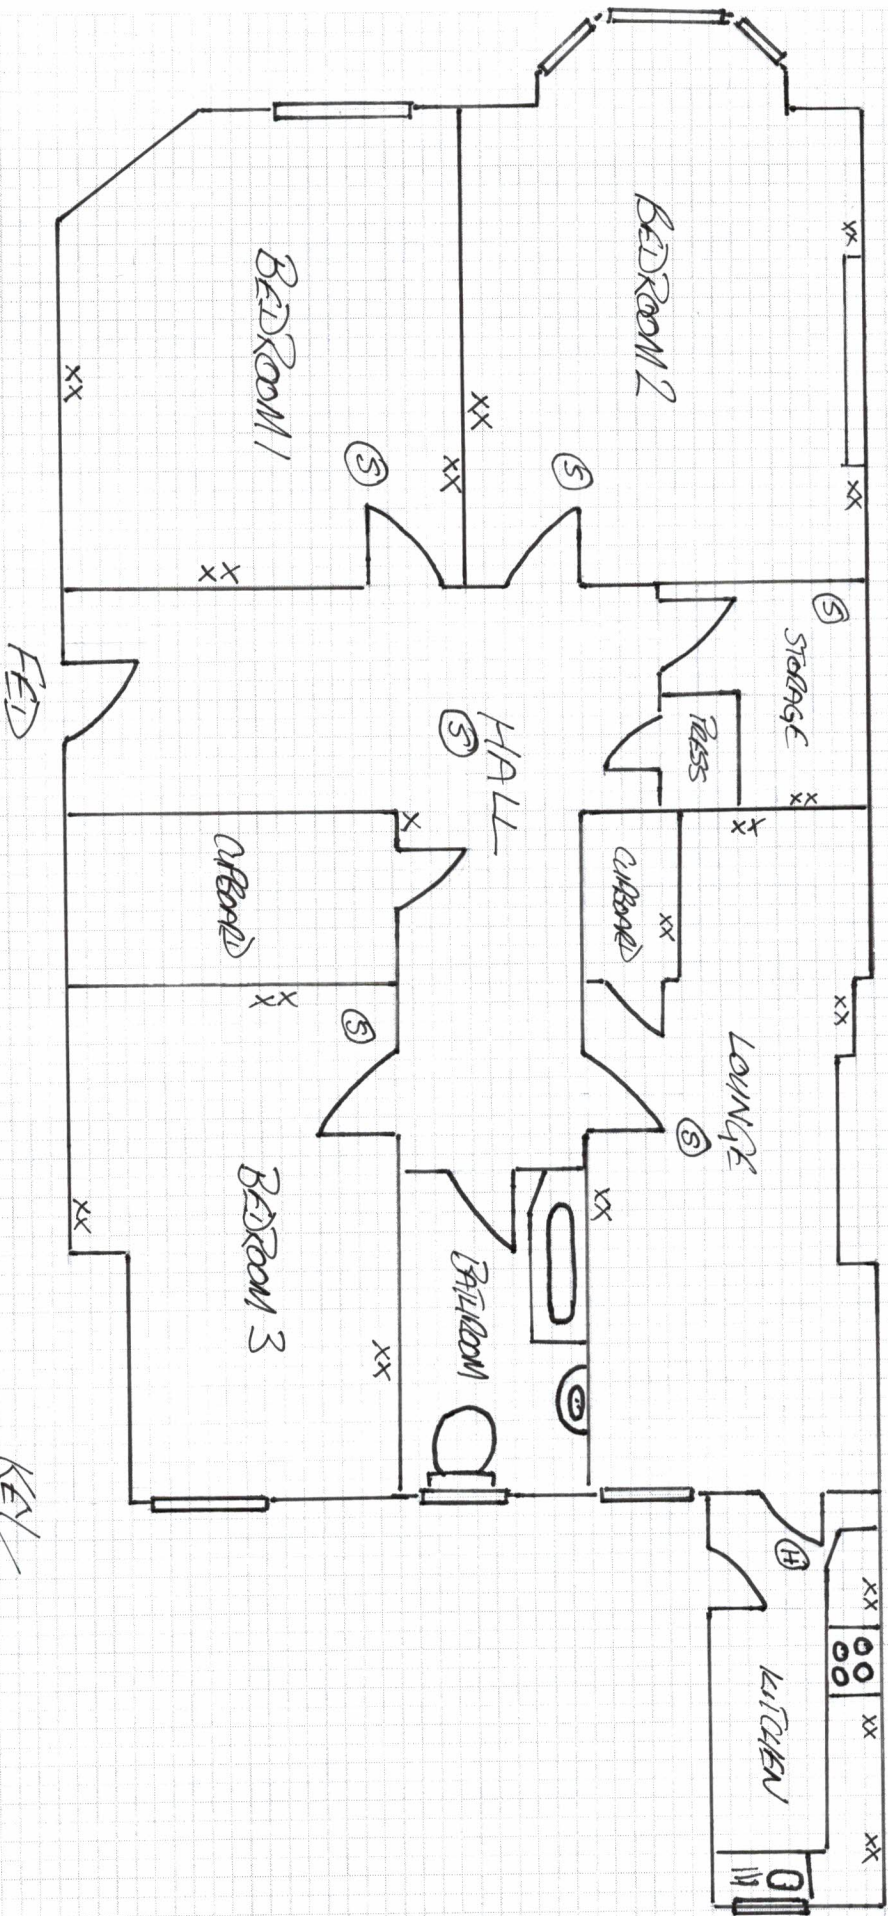

FLOOR PLAN 39(4L) BOURNEMOUTH GARDENS  
(NOT TO SCALE)

- KEY
- FEED - FRONT ENTRANCE DOOR
  - (S) - SMOKE DETECTOR
  - (H) - HEAT DETECTOR
  - X - SINGLE SOCKET
  - XX - DOUBLE SOCKET