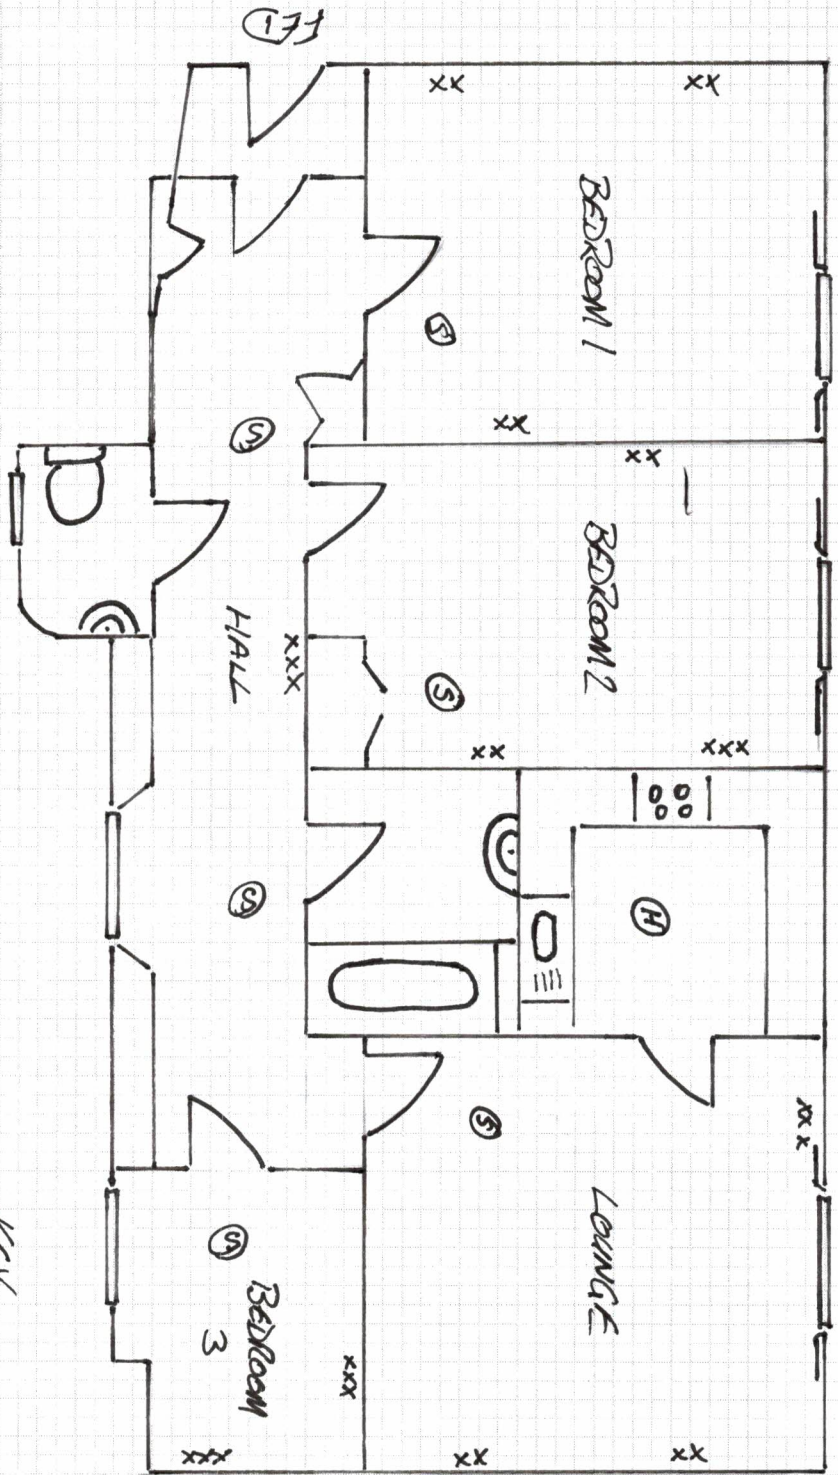

FLOOR PLANS 13 (2FI) BANK STREET.  
(NOT TO SCALE)

KEY

- FE D - FLAT ENTRANCE DOOR
- Ⓢ - SMOKE DETECTOR
- Ⓜ - HEAT DETECTOR
- x - SINGLE SOCKET
- xx - DOUBLE SOCKET
- xxx - TRIPLE SOCKET