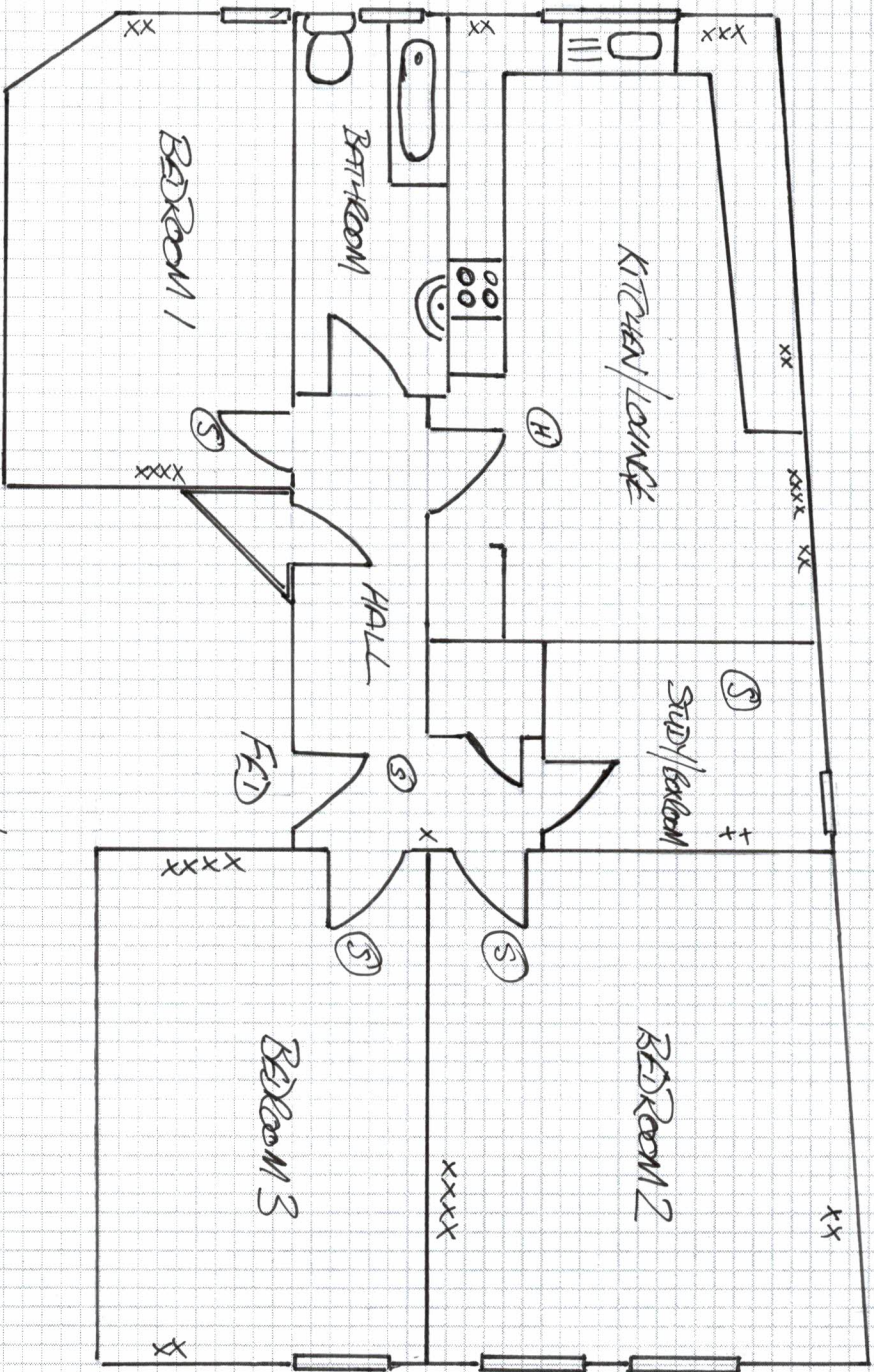

FLOOR PLAN FOR 15 (4F2) BRANLY PLACE (NOT TO SCALE)

KEY

- FE1 - FLAT ENTRANCE DOOR
- x - SINGLE SOCKET
- xx - DOUBLE SOCKET
- xxxx - QUAD WIRE SOCKET
- (S) - SMOKE DETECTOR
- (H) - HEAT DETECTOR