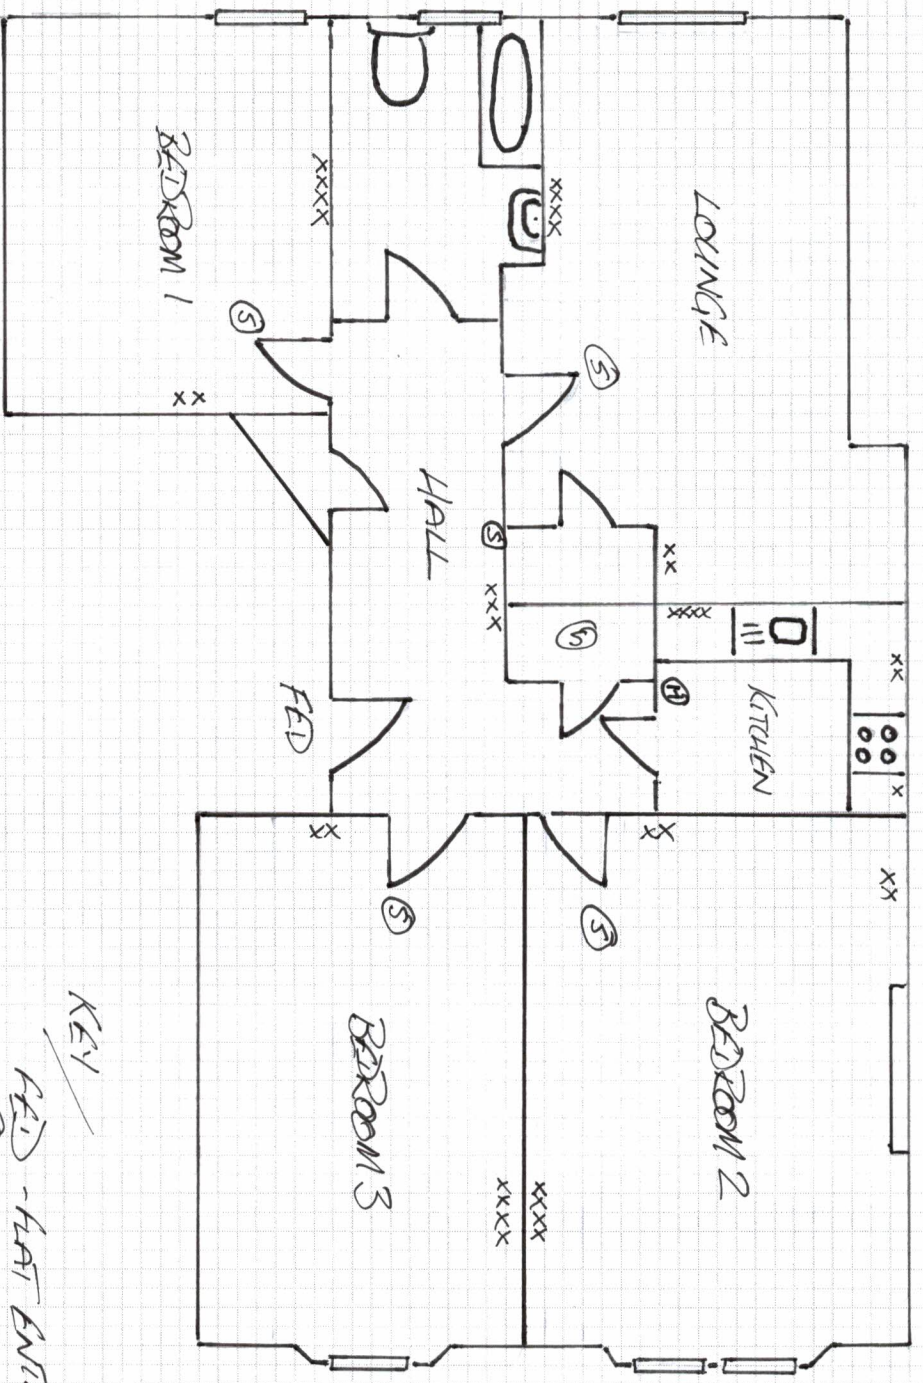

FLOOR PLANS - 5(1/2) BARCLAY PLACE (NOT TO SCALE)

- KEY
- FE - FRONT ENTRANCE DOOR
 - S - SMOKE DETECTOR
 - H - HEAT DETECTOR
 - x - SINGLE SOCKET
 - xx - DOUBLE SOCKET
 - xxxx - QUADRUPLE SOCKET