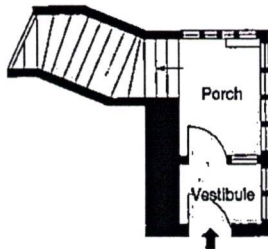

SA

Abbey mount,
Edinburgh,
Midlothian, EH8 8EJ

Approx. Gross Internal Area
1662 Sq Ft - 154.40 Sq M
For identification only. Not to scale.
© SquareFoot 2017

Ground Floor

First Floor