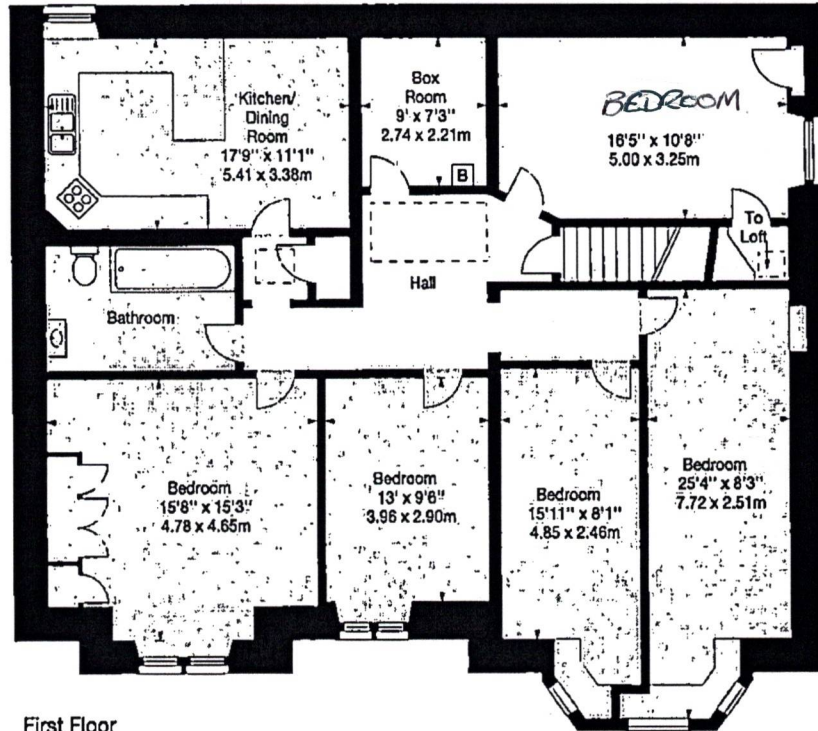

SA

Abbey mount,
Edinburgh,
Midlothian, EH8 8EJ

Approx. Gross Internal Area
1662 Sq Ft - 154.40 Sq M
For identification only. Not to scale.
© SquareFoot 2017

Ground Floor

First Floor