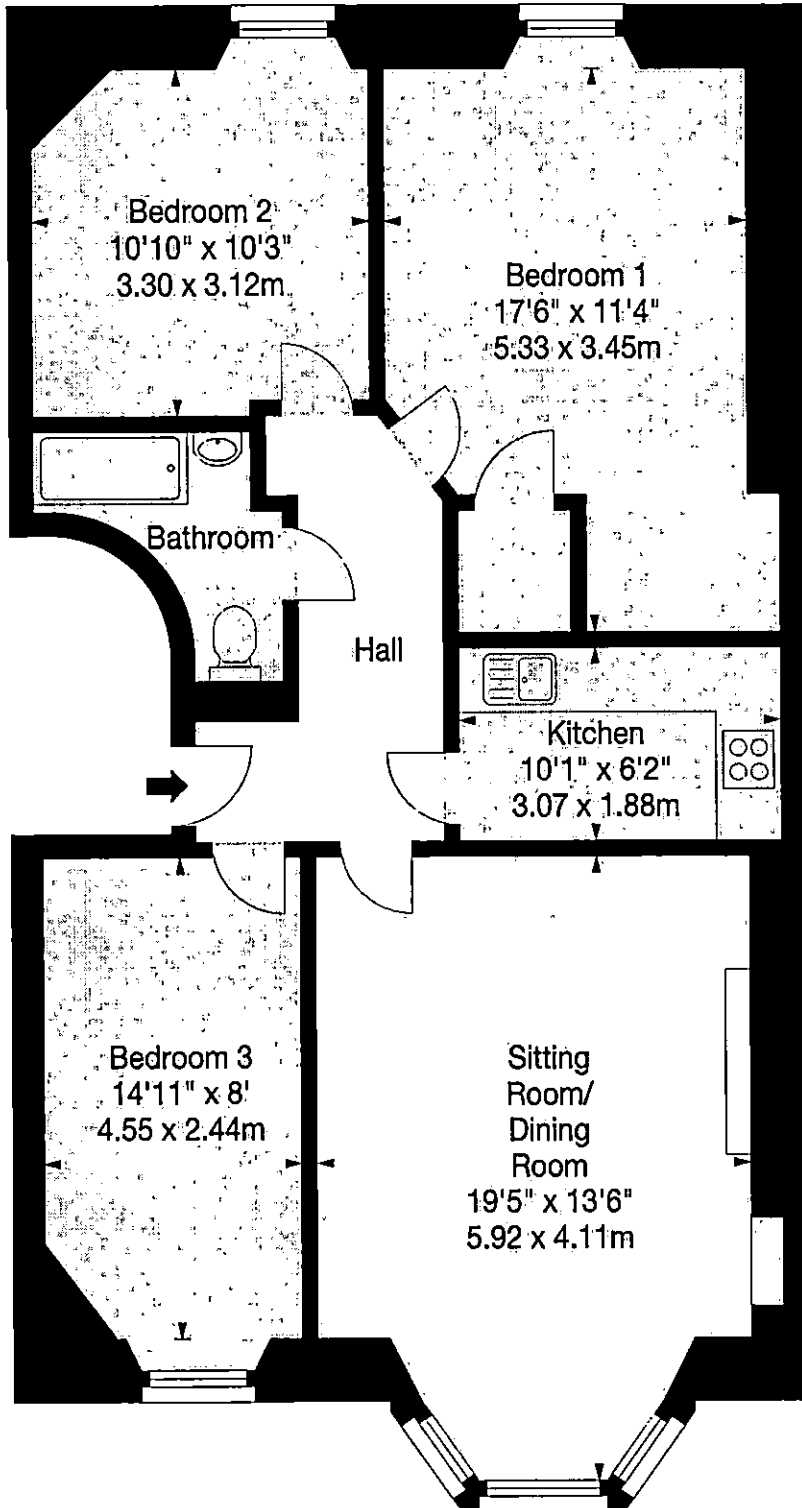

31 (3F2)
Dundee Terrace,
Edinburgh,
Midlothian, EH11 1DN

Approx. Gross Internal Area
882 Sq Ft - 81.94 Sq M
For identification only. Not to scale. □
© SquareFoot 2017

Third Floor