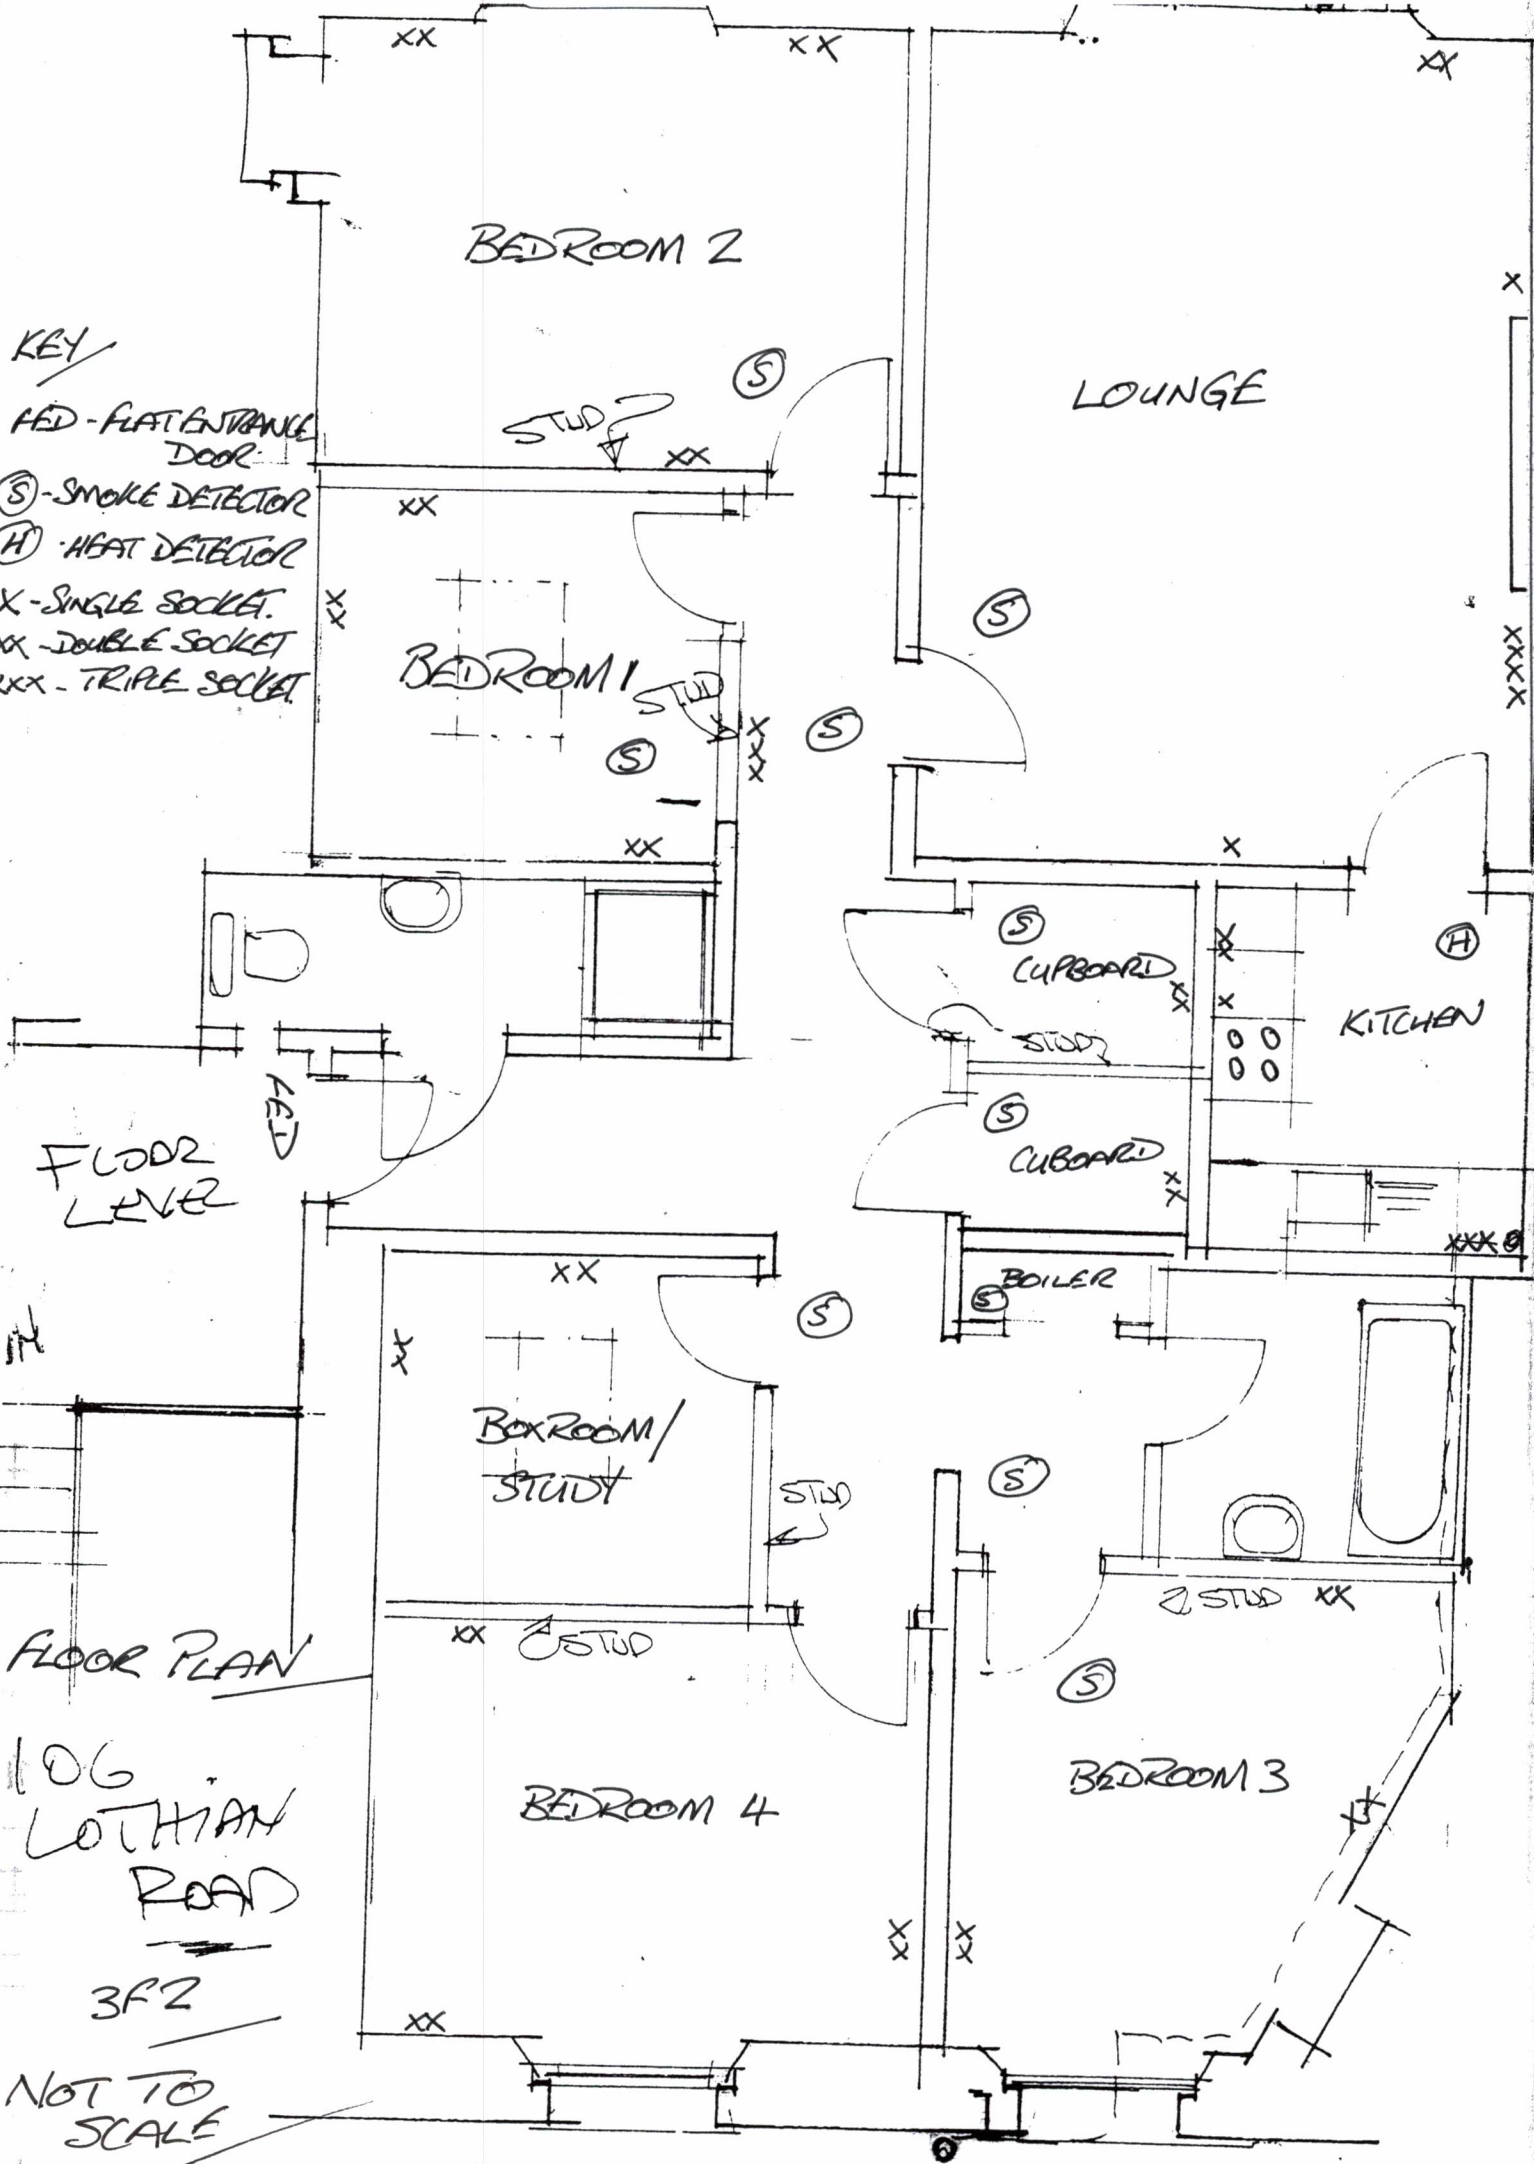

- KEY**
- FD - FLAT ENTRANCE DOOR
 - (S) - SMOKE DETECTOR
 - (H) - HEAT DETECTOR
 - X - SINGLE SOCKET
 - XX - DOUBLE SOCKET
 - XXX - TRIPLE SOCKET

FLOOR LEVEL

FLOOR PLAN

106
LOTHIAN
ROAD

3F2

NOT TO SCALE