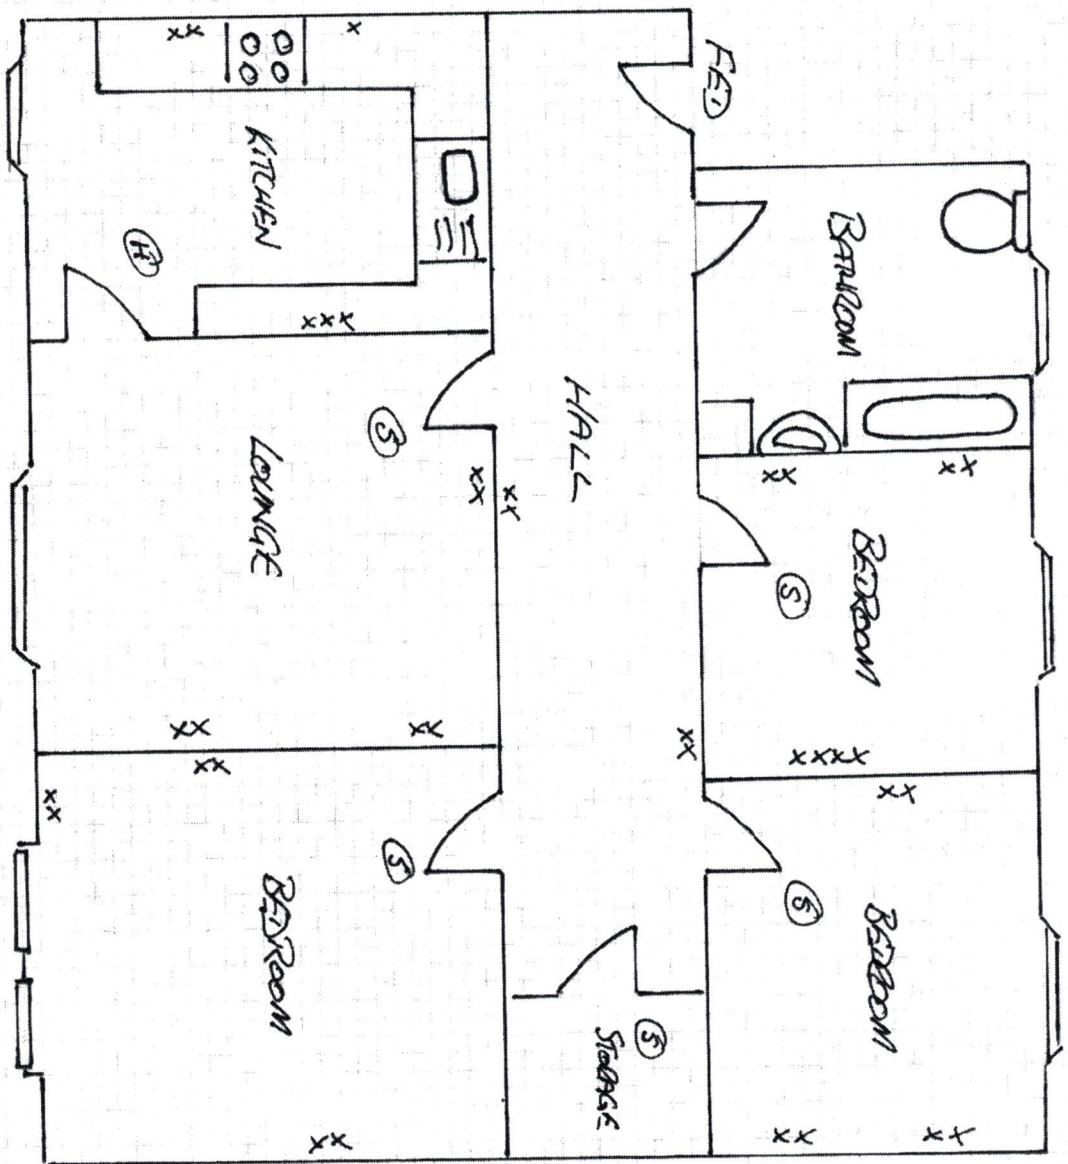

FLOOR PLANS 160A FLAT 3 CANNONGATE (NOT TO SCALE)

KEY

- FEED - FLAT ENTRANCE DOOR
- (S) - SMOKE DETECTOR
- (H) - HEAT DETECTOR
- X - SINGLE SOCKET
- XX - DOUBLE SOCKET
- XXX - TRIPLE SOCKET
- XXXX - QUADRUPLE SOCKET