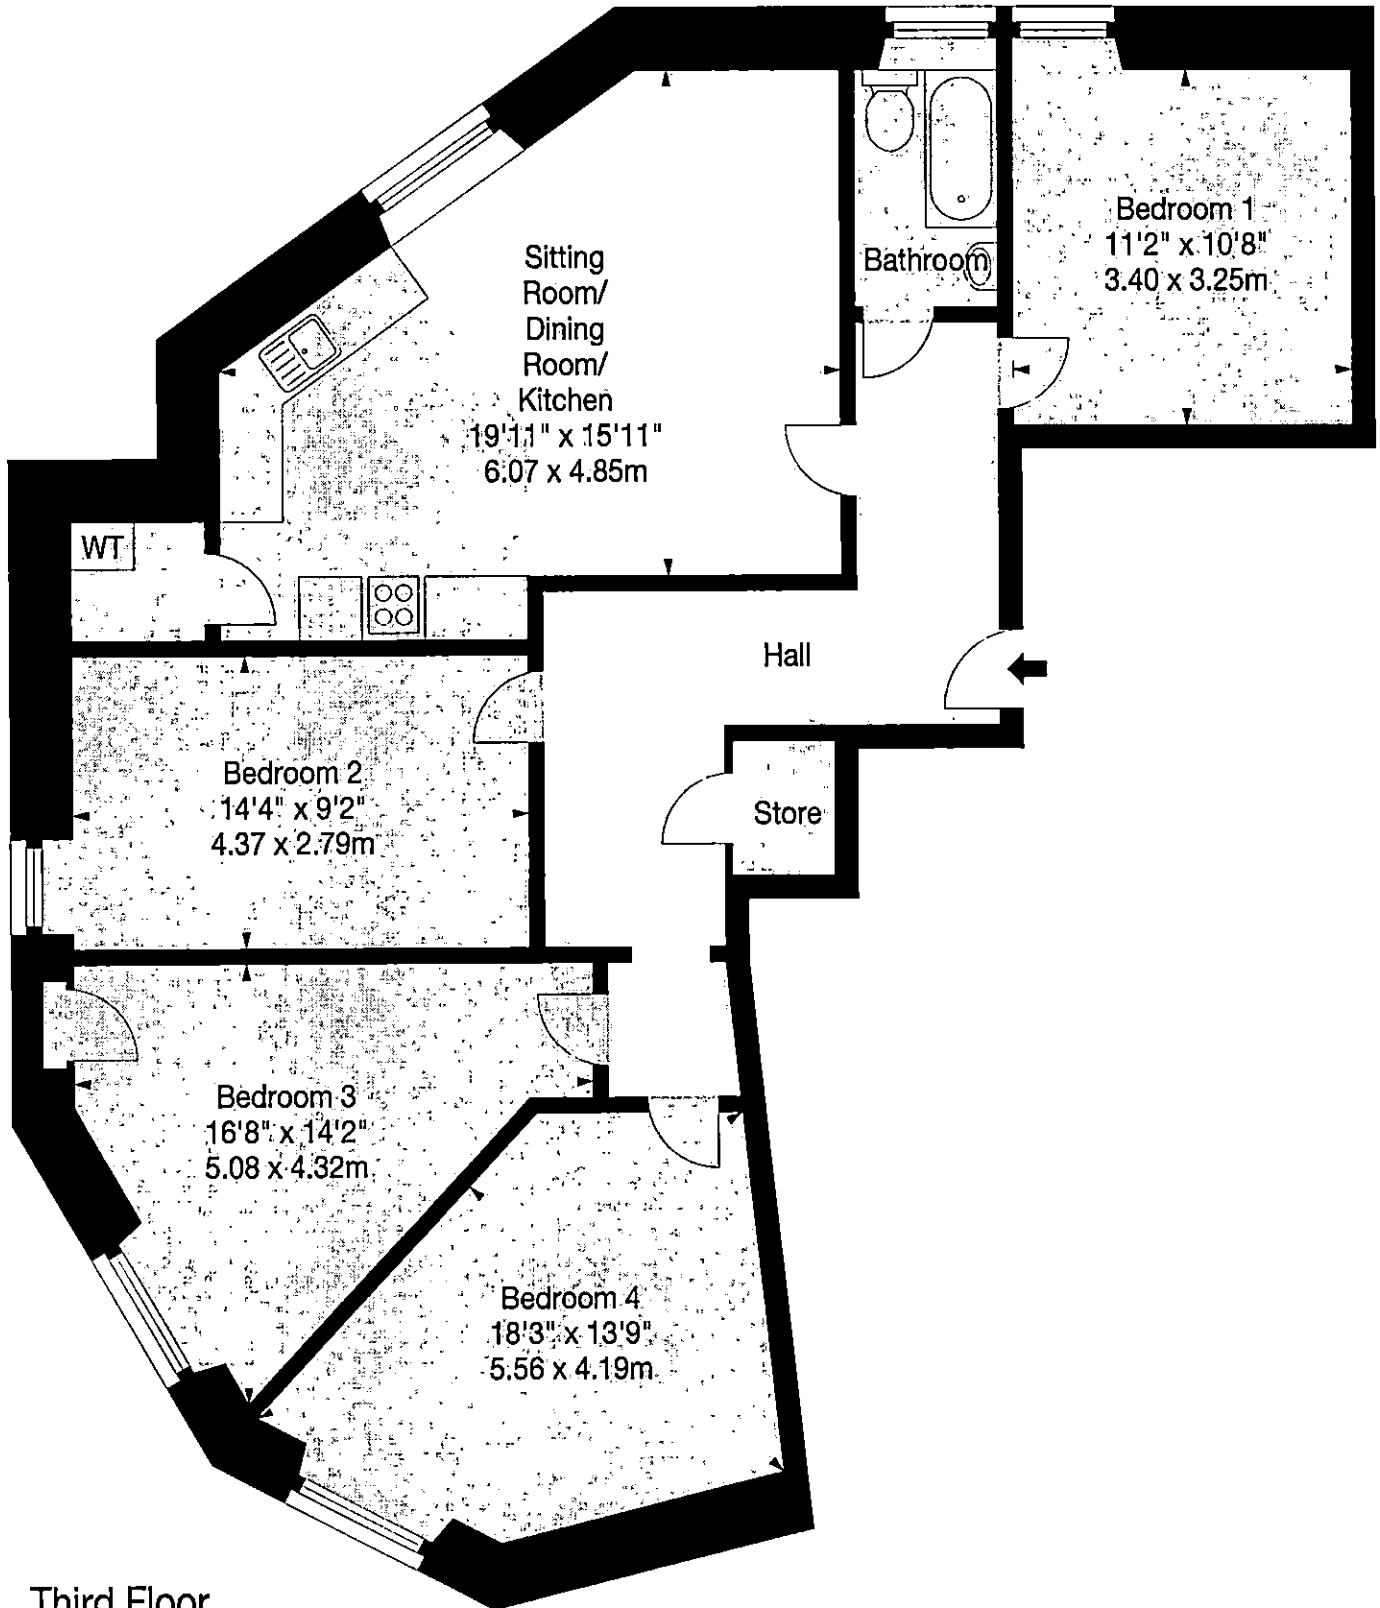

1(3/3)

**Abbeymount,
Edinburgh, EH8 8EJ**

Approx. Gross Internal Area
1124 Sq Ft - 104.42 Sq M
For identification only. Not to scale. □
© SquareFoot 2017

Third Floor