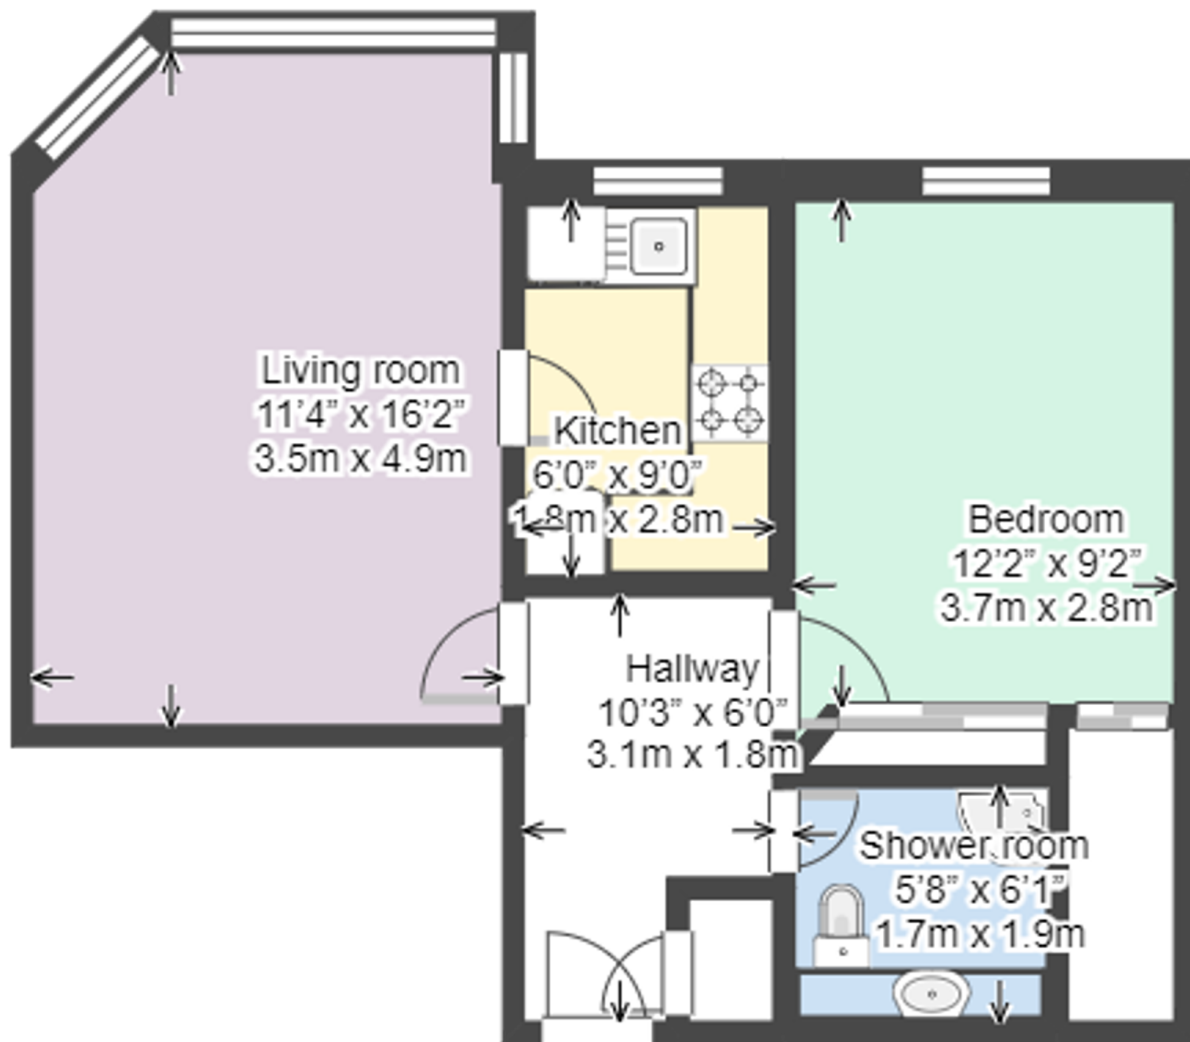

58K Linkfield Road, Musselburgh, EH21 7NT: Ground floor

Approx. Gross Internal Area of the Ground floor:

461.77 Sq Ft - 42.9 Sq M

Approx. Gross Internal Area of the Entire Property:

461.77 Sq Ft - 42.9 Sq M

All sizes and areas are approximate and for identification only. Not to scale.