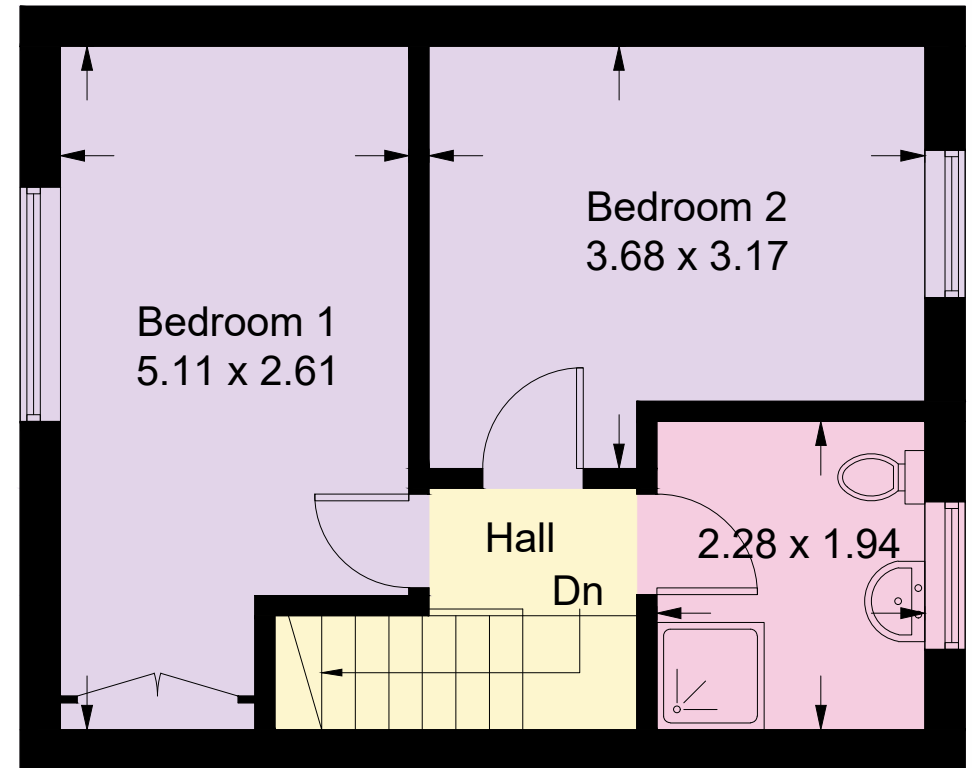

# 38 Windsor Park Terrace, Musselburgh, EH21 7QW

Approximate Gross Internal Area = 66.0 sq m

**Ground Floor**

**First Floor**

Illustration for identification purposes only, measurements are approximate, not to scale.