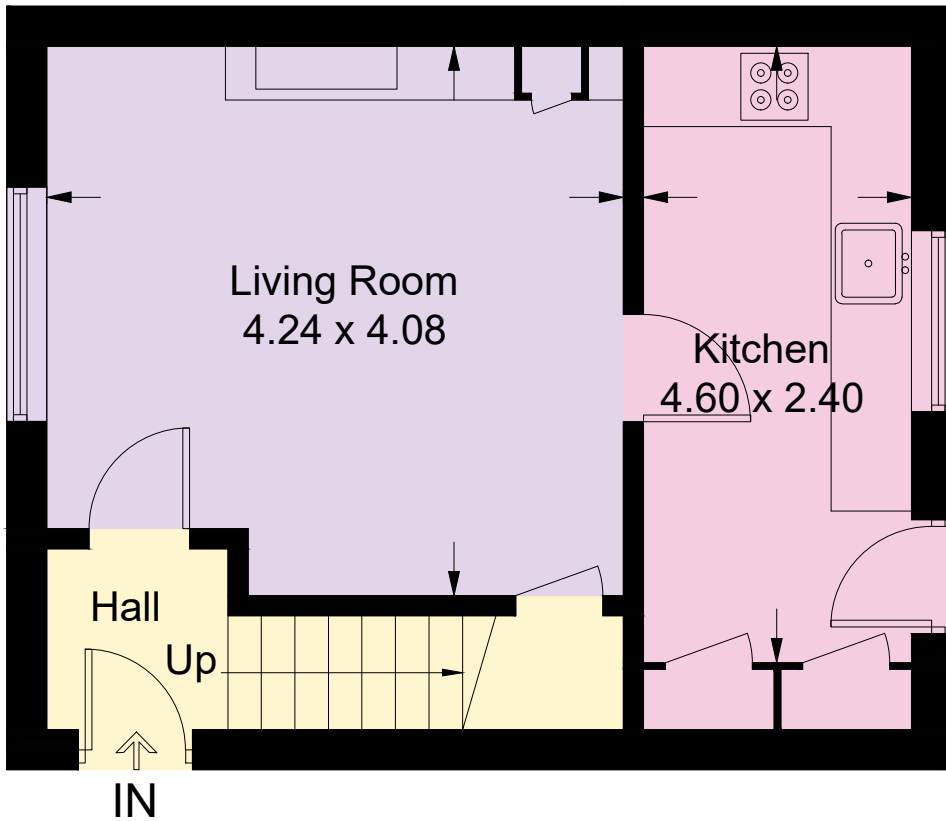

# 38 Windsor Park Terrace, Musselburgh, EH21 7QW

Approximate Gross Internal Area = 66.0 sq m

**Ground Floor**

**First Floor**

Illustration for identification purposes only, measurements are approximate, not to scale.