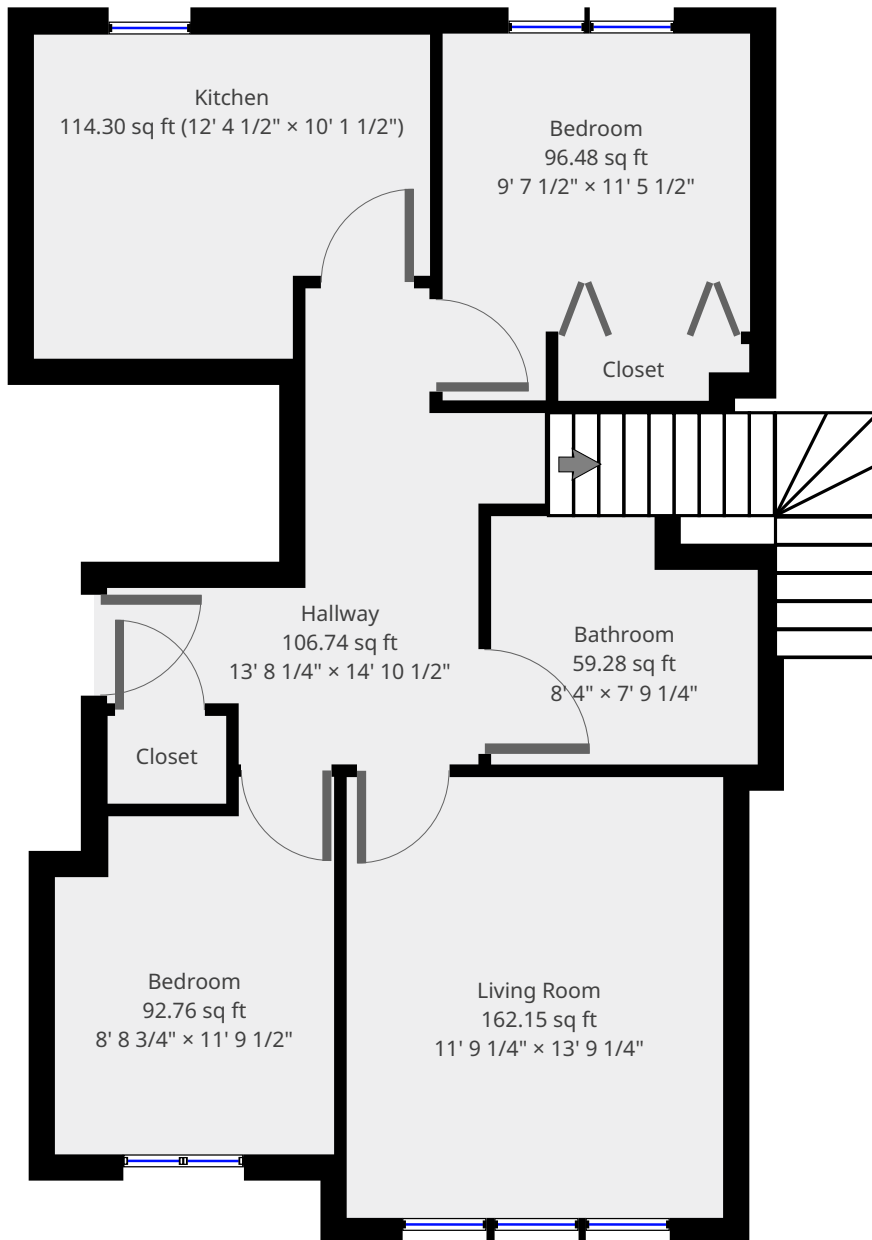

Statistics

Area: 941 sq ft
2 Floors
3 Bedrooms
2 Bathrooms

Ground Floor

THIS FLOORPLAN IS PROVIDED WITHOUT WARRANTY OF ANY KIND. PINSTRIPE DISCLAIMS ANY WARRANTY INCLUDING, WITHOUT LIMITATION, SATISFACTORY QUALITY OR ACCURACY OF DIMENSIONS. FOR IDENTIFICATION ONLY. NOT TO SCALE.

Statistics

Area: 941 sq ft
2 Floors
3 Bedrooms
2 Bathrooms

1st Floor